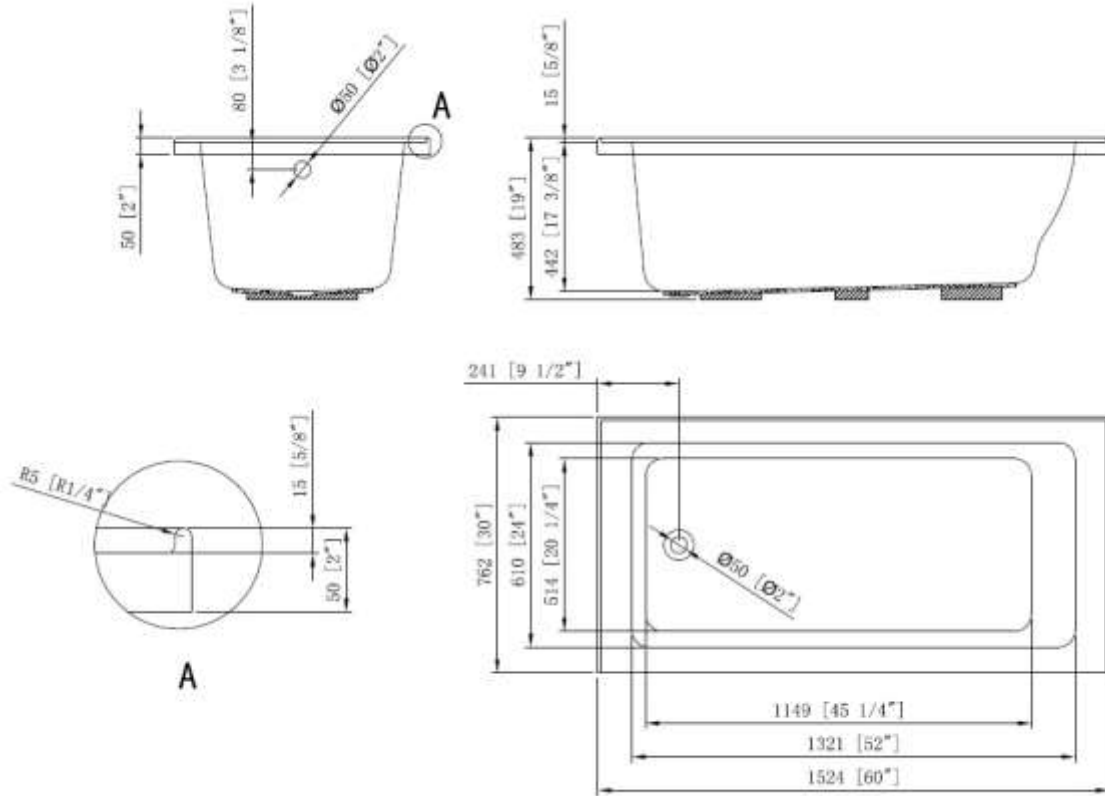

BATH TUB - CATALINA

BT2033AC18-L

Description

- 60" x 30" x 19"
- 100% Lucite Acrylic with Fiberglass Reinforcement
- Alcove Installation
- Integral 3 Side Tile Flange
- Leveling Legs on Bottom for Added Support

BATH TUB - CATALINA

BT2033AC18-L

Product Diagram