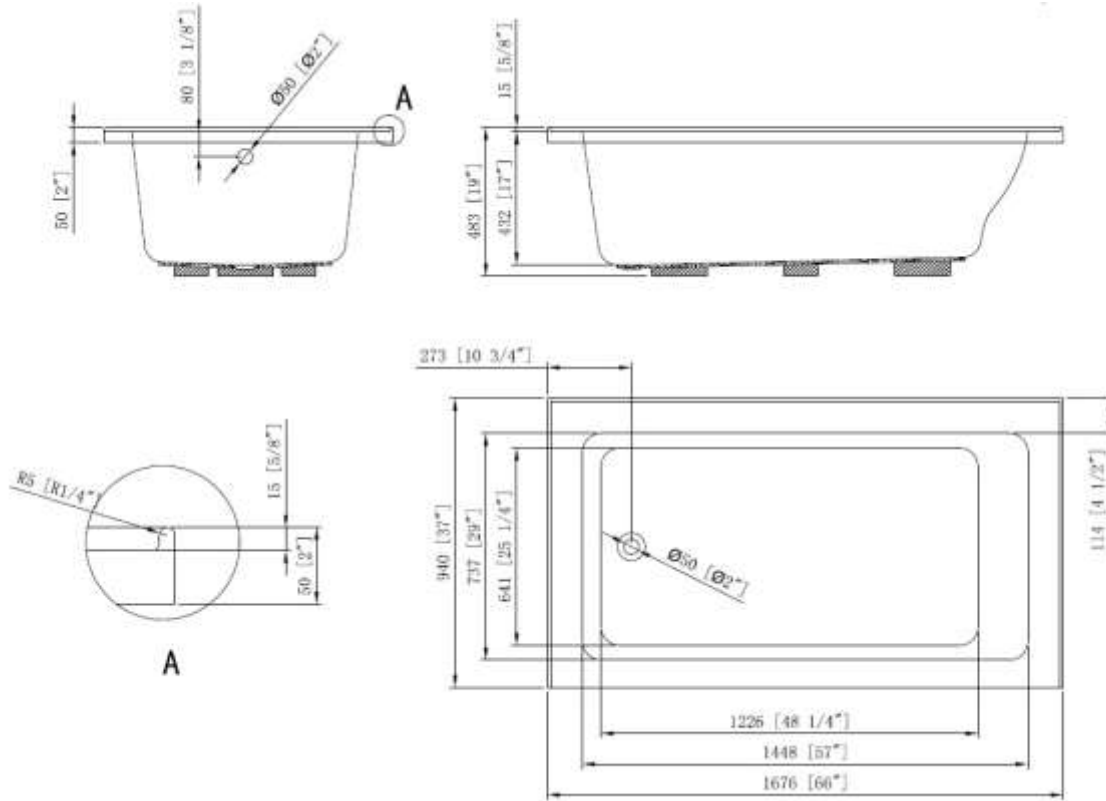

BATH TUB - CATALINA

BT2056AC18-L

Description

- 66" x 37" x 19"
- 100% Lucite Acrylic with Fiberglass Reinforcement
- Alcove Installation
- Integral 3 Side Tile Flange
- Leveling Legs on Bottom for Added Support

Codes/Standards Applicable

Specified model meets or exceeds the following:

- ANSI Z-124.1.2

Colors

- White
- Other colors available upon request

BATH TUB - CATALINA

BT2056AC18-L

Product Diagram