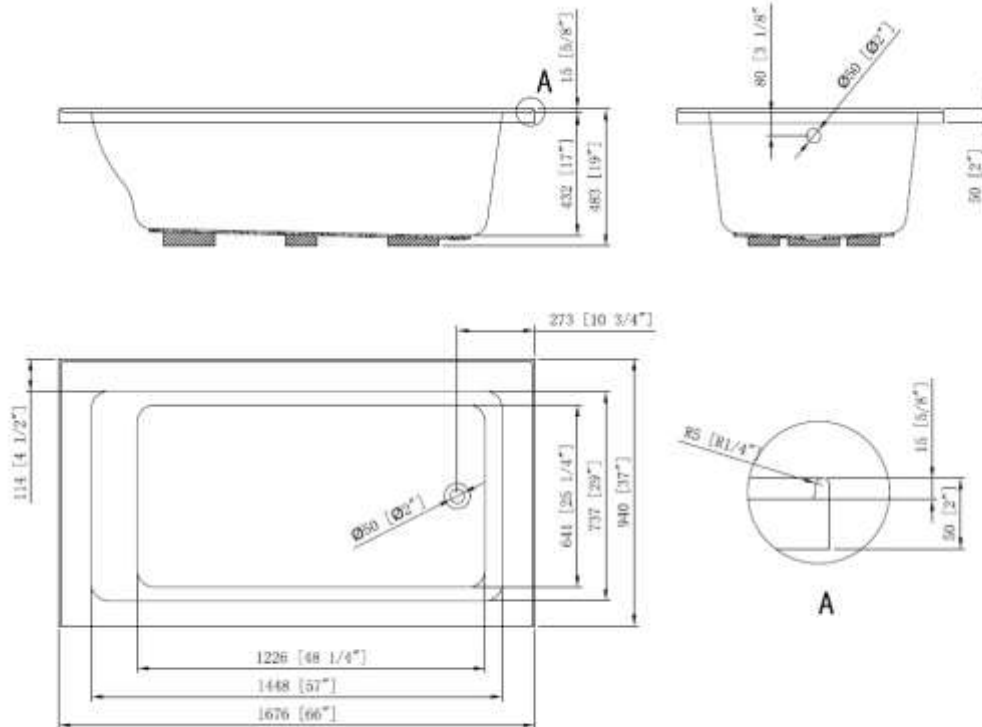

BATH TUB - CATALINA

BT2056AC18-R

Description

- 66" x 37" x 19"
- 100% Lucite Acrylic with Fiberglass Reinforcement
- Alcove Installation
- Integral 3 Side Tile Flange
- Leveling Legs on Bottom for Added Support

Codes/Standards Applicable

Specified model meets or exceeds the following:

- ANSI Z-124.1.2

Colors

- White
- Other colors available upon request

BATH TUB - CATALINA

BT2056AC18-R

Product Diagram