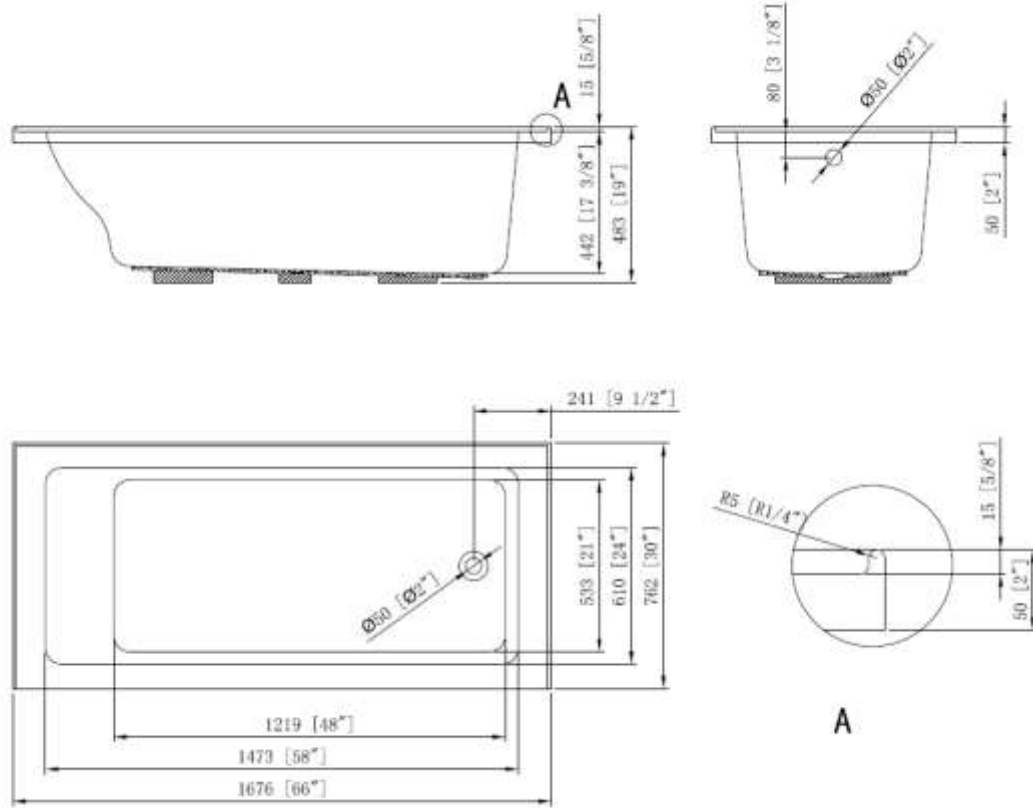

BATH TUB - CATALINA

BT2059AC18-R

Description

- 66" x 30" x 19"
- 100% Lucite Acrylic with Fiberglass Reinforcement
- Alcove Installation
- Integral 3 Side Tile Flange
- Leveling Legs on Bottom for Added Support

Codes/Standards Applicable

Specified model meets or exceeds the following:

- ANSI Z-124.1.2

Colors

- White
- Other colors available upon request

BATH TUB - CATALINA

BT2059AC18-R

Product Diagram