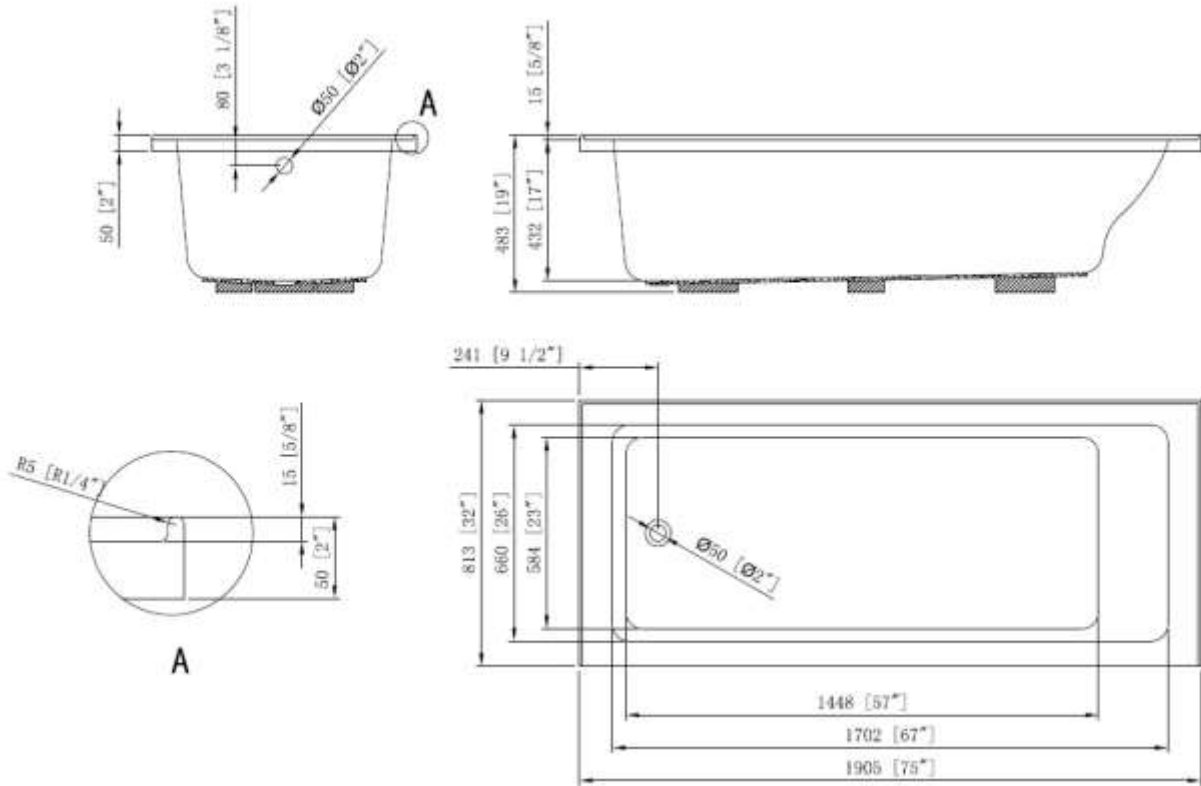

**BATH TUB - CATALINA**

BT2060AC18-L

**Description**

- 75" x 32" x 19"
- 100% Lucite Acrylic with Fiberglass Reinforcement
- Alcove Installation
- Integral 3 Side Tile Flange
- Leveling Legs on Bottom for Added Support

**Codes/Standards Applicable**

Specified model meets or exceeds the following:

- ANSI Z-124.1.2

**Colors**

- White
- Other colors available upon request

**BATH TUB - CATALINA**

BT2060AC18-L

## **Product Diagram**