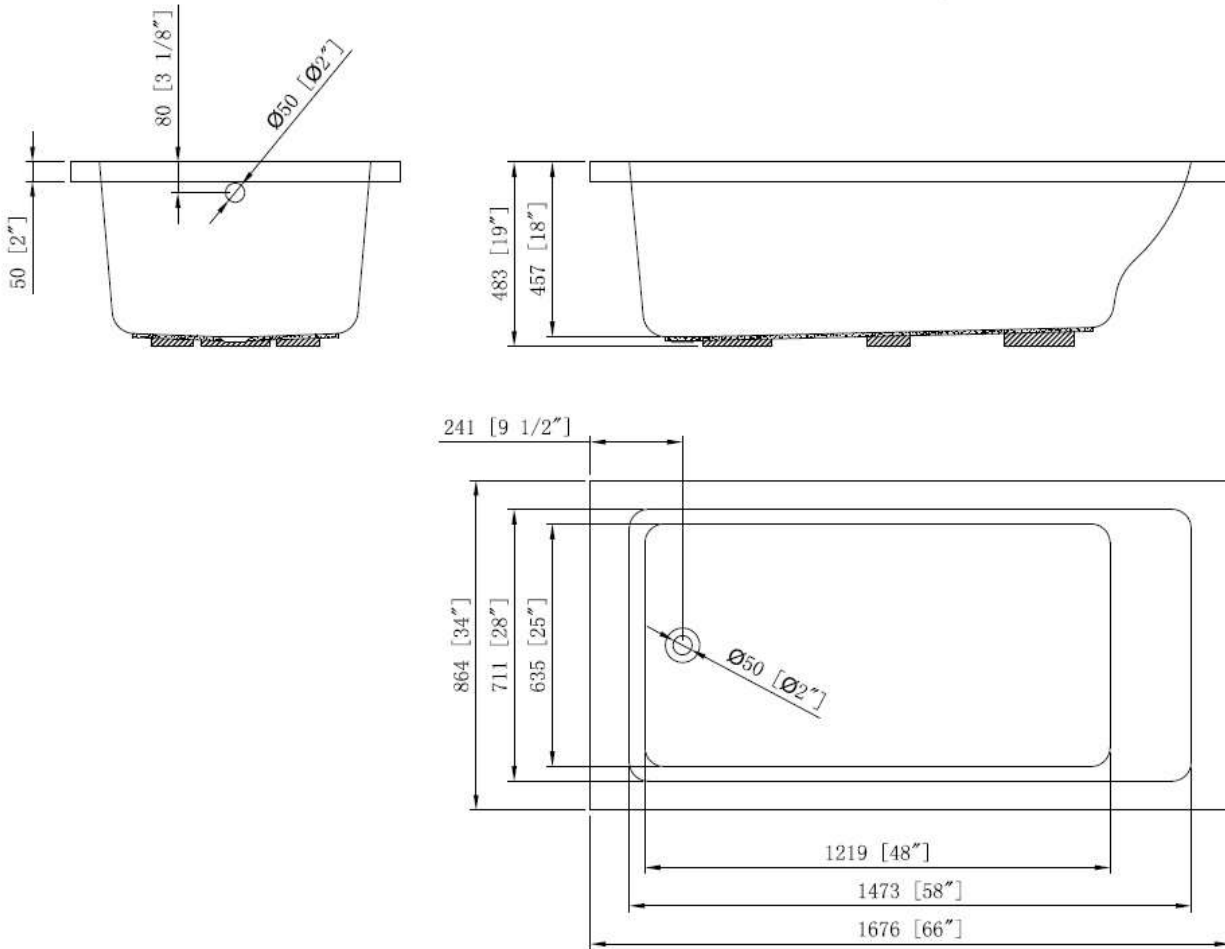

**BATH TUB - CATALINA**

BT2062AC5

**Description**

- 66" x 34" x 19"
- 100% Lucite Acrylic with Fiberglass Reinforcement
- Can be used for Drop In or Undermount
- Leveling Legs on Bottom for Added Support

**Codes/Standards Applicable**

Specified model meets or exceeds the following:

- ANSI Z-124.1.2

**Colors**

- White
- Other colors available upon request

**BATH TUB - CATALINA**

BT2062AC5

**Product Diagram**