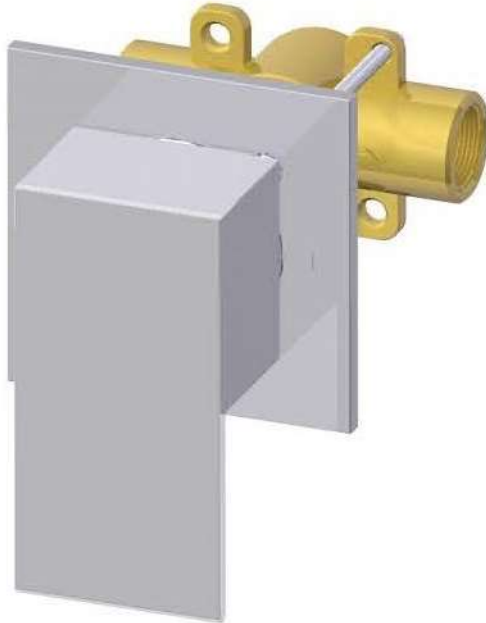

**Diverter Trim**  
DT1012BR13PC

**Description**

- Solid Brass Material
- Single Lever Handle
- 2-way diverter trim

**Codes/Standards Applicable**

Specified model meets or exceeds the following:

- ASME/ANSI A112.18.1M
- ADA Compliant

**Colors/Finishes**

- Polished Chrome
- Brushed Chrome
- Polished Nickel
- Satin Nickel

**Diverter Trim**  
DT1012BR13PC

**Product Diagram**