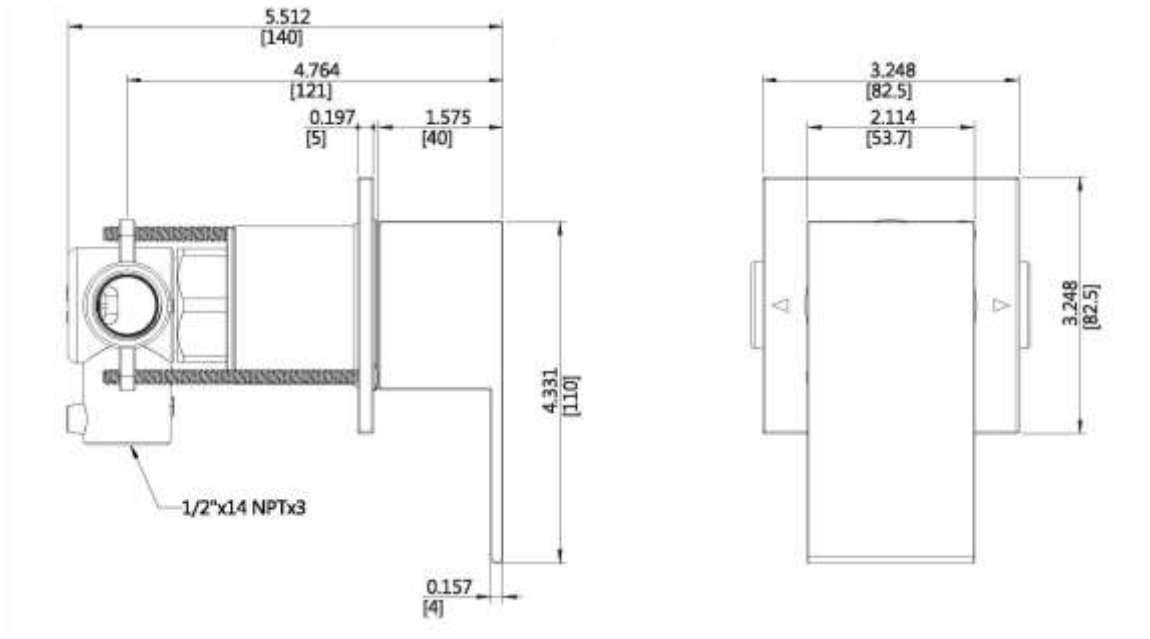

**Diverter Trim**  
DT1012BR13PC

**Description**

- Solid Brass Material
- Single Lever Handle
- 2-way diverter trim

**Codes/Standards Applicable**

Specified model meets or exceeds the following:

- ASME/ANSI A112.18.1M
- ADA Compliant

**Colors/Finishes**

- Polished Chrome
- Brushed Chrome
- Polished Nickel
- Satin Nickel

**Diverter Trim**  
DT1012BR13PC

**Product Diagram**