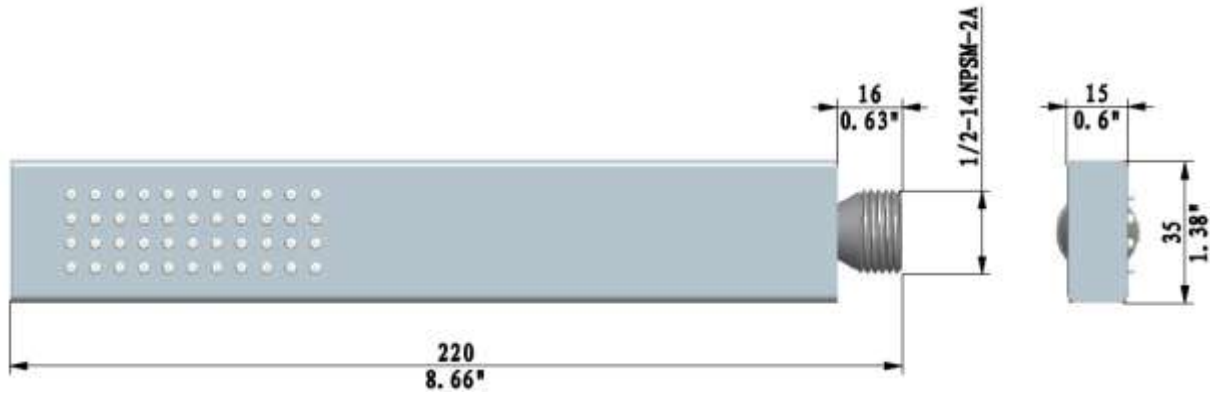

HAND HELD SHOWER

HH1000BR19PC

Description

- Brass Material

Colors/Finishes

- Polished Chrome
- Brushed Chrome
- Polished Nickel
- Satin Nickel

HAND HELD SHOWER

HH1000BR19PC

Product Diagram