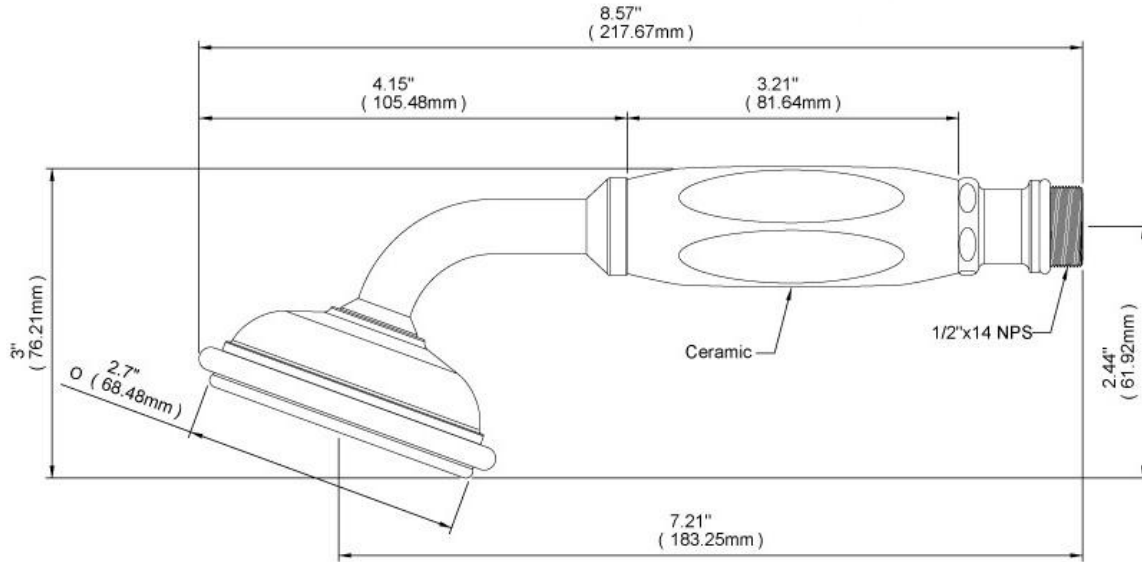

HAND HELD SHOWER

HH1017BR19SN-W

Description

- Brass Material
- White Ceramic handle

Available Accessories

- Hose
- Elbow
- Holder

Colors/Finishes

- Polished Chrome
- Brushed Chrome
- Polished Nickel
- Satin Nickel

HAND HELD SHOWER

HH1017BR19SN-W

Program Diagram