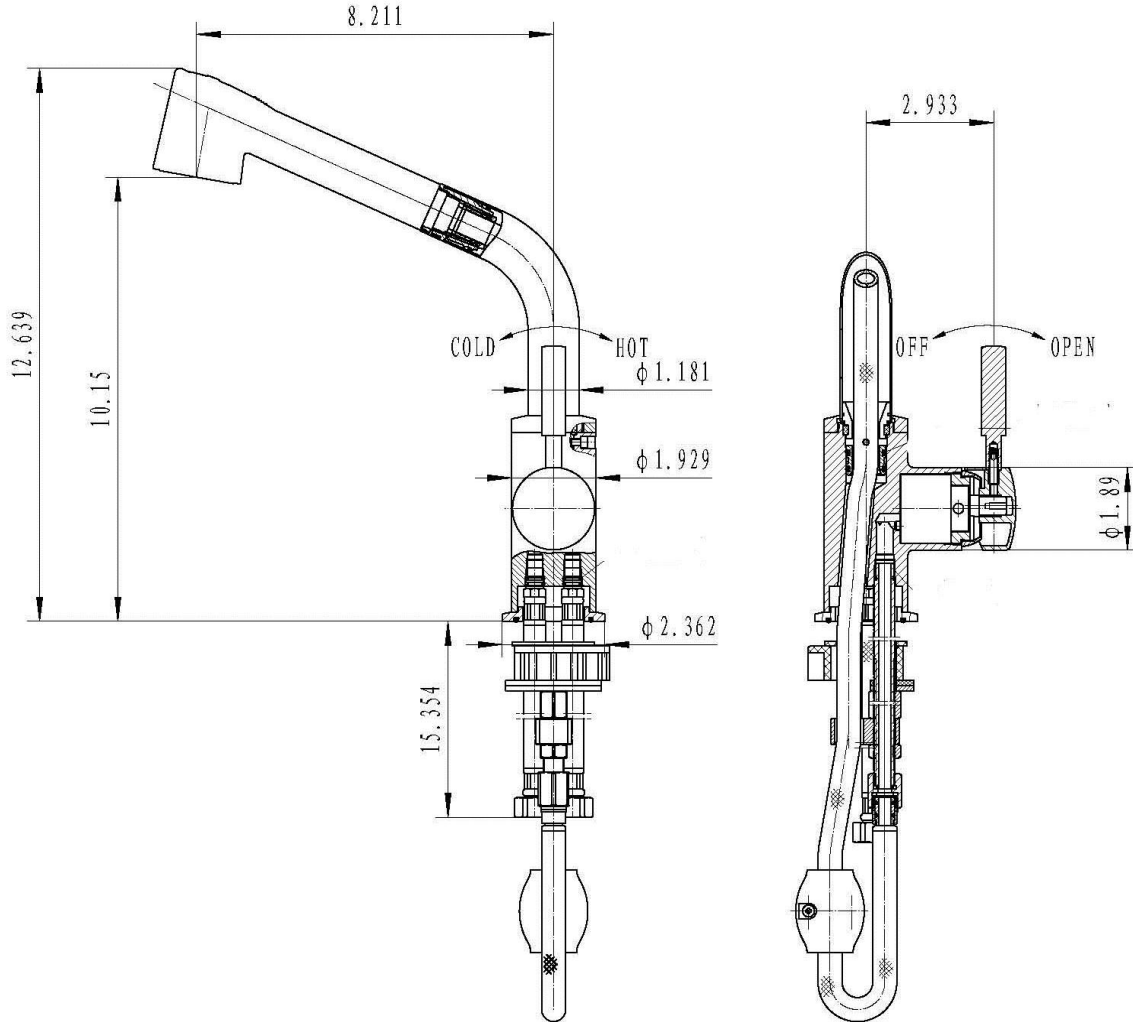

KITCHEN FAUCET

KF1019BR2-24PC

Description

- Brass Material
- Single lever handle
- Two function pull out faucet
- Stream/Spray

Codes/Standards Applicable

Specified model meets or exceeds the following:

- ASME A112.18.1
- 2.2 GPM at 60 PSI
- ADA Compliant

Colors/Finishes

- Polished Chrome
- Brushed Chrome
- Polished Nickel
- Satin Nickel

KITCHEN FAUCET
KF1019BR2-24PC

Product Diagram