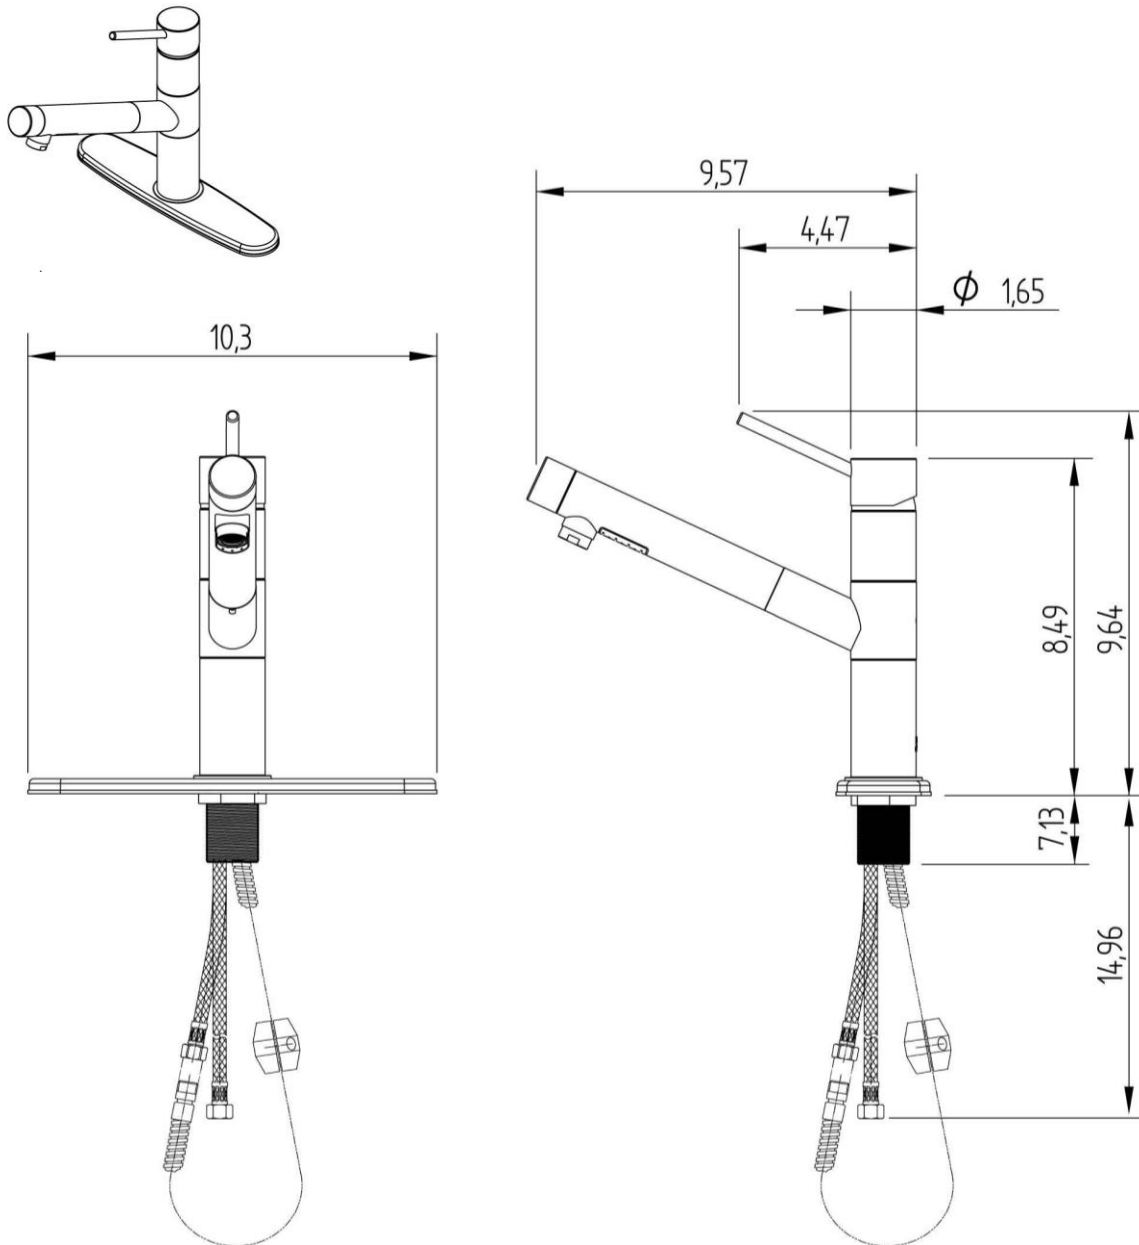

KITCHEN FAUCET

KF1035BR2-24PC

Description

- Brass Material
- Single Lever handle
- Bottom plate optional
- Pull out spray head
- 2 Function Stream and Spray

Codes/Standards Applicable

Specified model meets or exceeds the following:

- ASME A112.18.1
- 2.2 GPM at 60 PSI
- ADA Compliant

Colors/Finishes

- Polished Chrome
- Brushed Chrome
- Polished Nickel
- Satin Nickel

KITCHEN FAUCET
KF1035BR2-24PC

Product Diagram