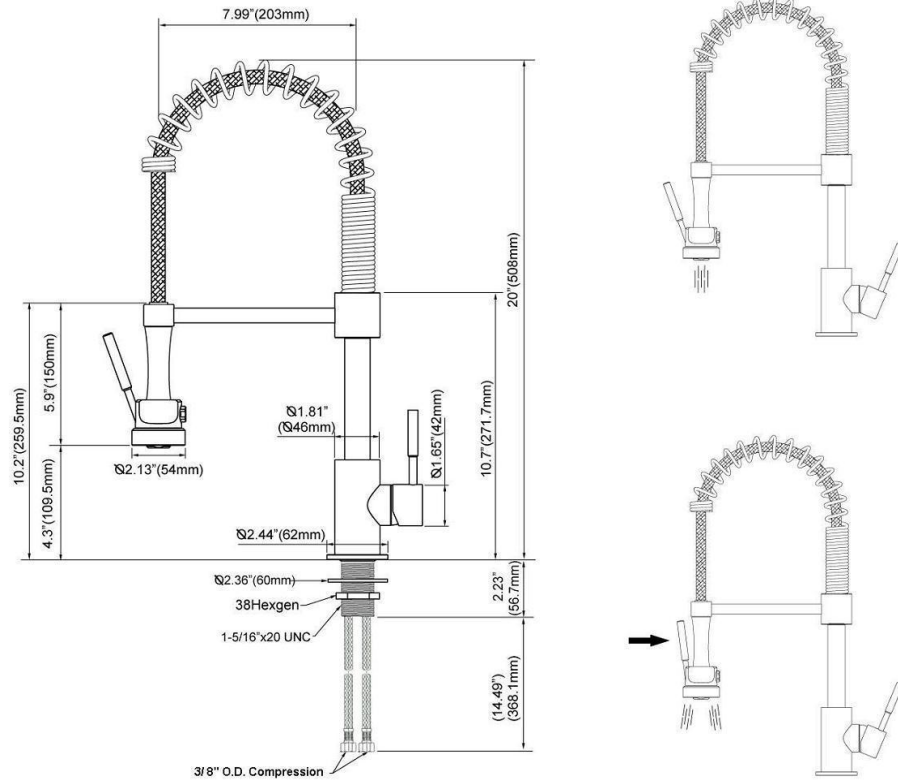

KITCHEN FAUCET

KF1039BR2-24PC

Description

- Brass Material
- Single lever handle
- Two function faucet head.

Codes/Standards Applicable

Specified model meets or exceeds the following:

- ASME A112.18.1
- 2.2 GPM at 60 PSI
- ADA Compliant

Colors/Finishes

- Polished Chrome
- Brushed Chrome
- Polished Nickel
- Satin Nickel

KITCHEN FAUCET

KF1039BR2-24PC

Product Diagram