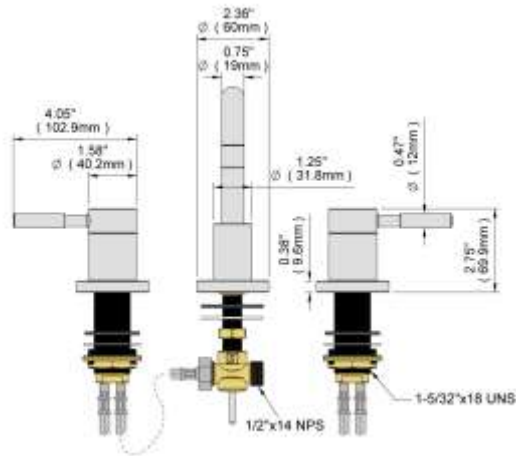

LAVATORY FAUCET

LF1201BR2-4PC-B

Description

- Brass Material
- Widespread lever handles
- Lift rod in back of faucet

Codes/Standards Applicable

Specified model meets or exceeds the following:

- ASME A112.18.1
- ADA Compliant
- 1.5 GPM at 60 PSI

Colors/Finishes

- Polished Chrome
- Brushed Chrome
- Polished Nickel
- Satin Nickel

Lavatory Faucet Series

LAVATORY FAUCET
LF1201BR2-4PC-B

PRODUCT DIAGRAM