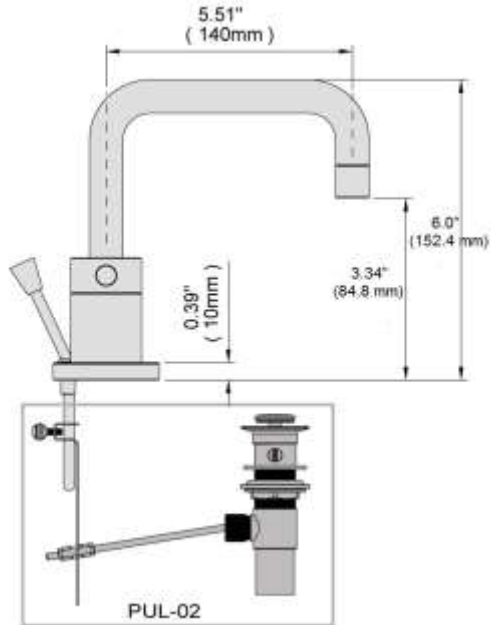

LAVATORY FAUCET

LF1201BR2-4PC-B

Description

- Brass Material
- Widespread lever handles
- Lift rod in back of faucet

Codes/Standards Applicable

Specified model meets or exceeds the following:

- ASME A112.18.1
- ADA Compliant
- 1.5 GPM at 60 PSI

Colors/Finishes

- Polished Chrome
- Brushed Chrome
- Polished Nickel
- Satin Nickel

Lavatory Faucet Series

LAVATORY FAUCET
LF1201BR2-4PC-B

PRODUCT DIAGRAM