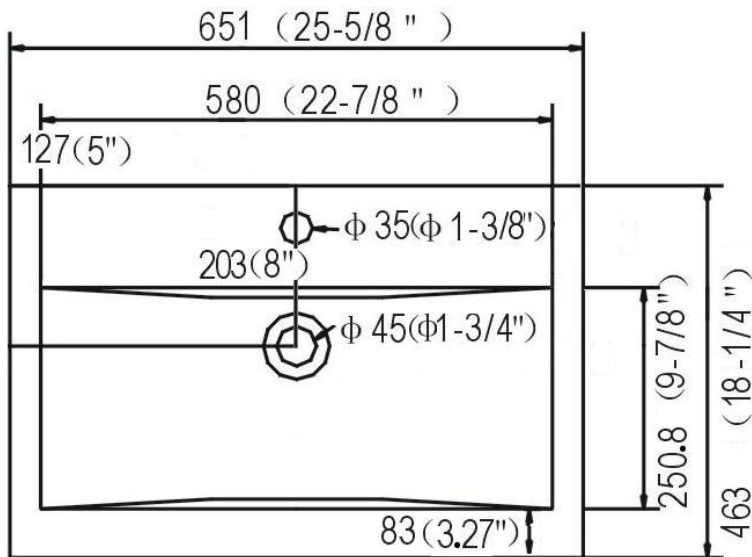

**LAVATORY**  
LV1034CE2-D

**Description**

- Ceramic
- 25 5/8" x 18 1/4"
- Two holes in rear of lav to allow for wall hung option
- Glazed on the underneath lip

**Codes/Standards Applicable**

Specified model meets or exceeds the following:

- ASME A112.19.2
- ADA compliant when basin top is at 34" height

**Colors/Finishes**

- Ceramic
- White

**LAVATORY**  
LV1034CE2-D

**Product Diagram**