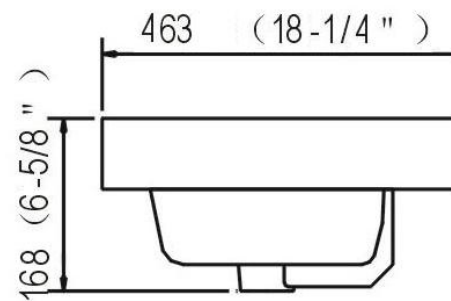

**LAVATORY**  
LV1034CE2-D

**Description**

- Ceramic
- 25 5/8" x 18 1/4"
- Two holes in rear of lav to allow for wall hung option
- Glazed on the underneath lip

**Codes/Standards Applicable**

Specified model meets or exceeds the following:

- ASME A112.19.2
- ADA compliant when basin top is at 34" height

**Colors/Finishes**

- Ceramic
- White

**LAVATORY**  
LV1034CE2-D

**Product Diagram**