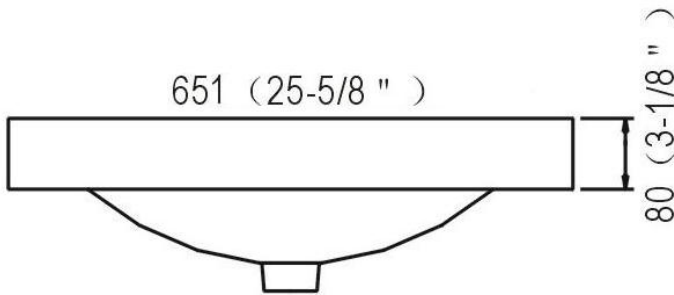

**LAVATORY**  
LV1034CE2-D

**Description**

- Ceramic
- 25 5/8" x 18 1/4"
- Two holes in rear of lav to allow for wall hung option
- Glazed on the underneath lip

**Codes/Standards Applicable**

Specified model meets or exceeds the following:

- ASME A112.19.2
- ADA compliant when basin top is at 34" height

**Colors/Finishes**

- Ceramic
- White

**LAVATORY**  
LV1034CE2-D

**Product Diagram**