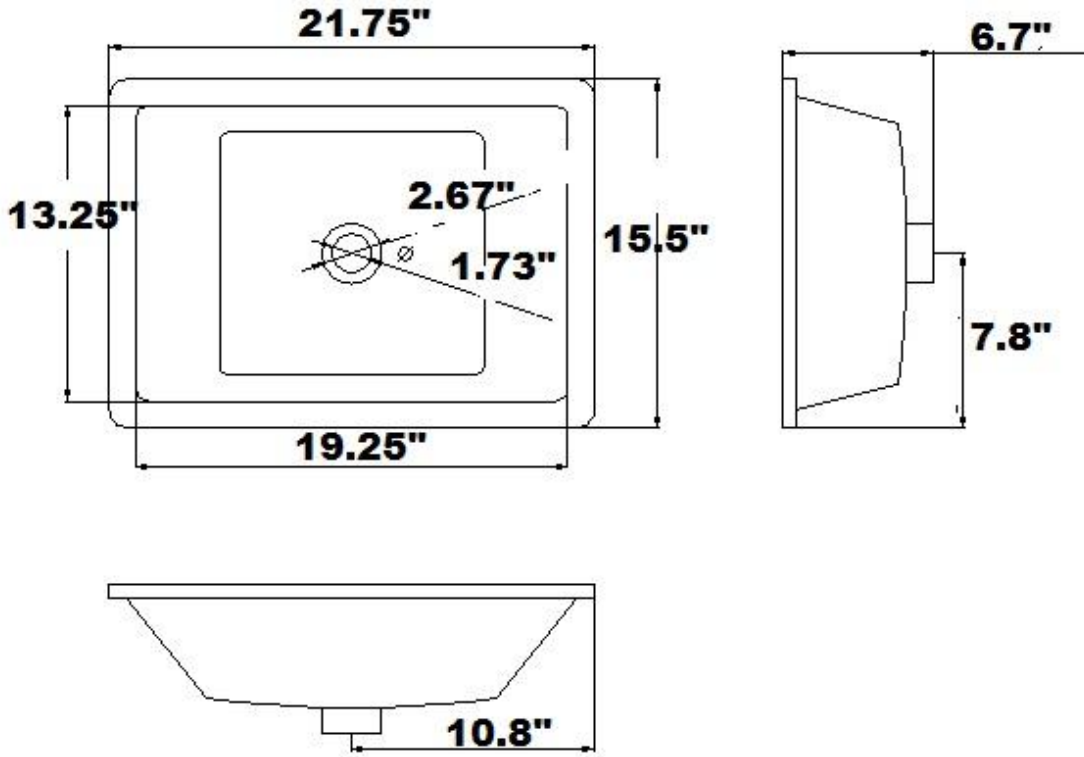

LAVATORY
LV1096CE12

Description

- Undermount Ceramic Sink
- Rear overflow
- Outside dimensions 21 3/4 x 15 1/2"
- Inside dimensions 19 1/4" x 13 1/4"

Codes/Standards Applicable

Specified model meets or exceeds the following:

- ASME A112.19.2

Colors/Finishes

- White

LAVATORY
LV1096CE12

Product Diagram