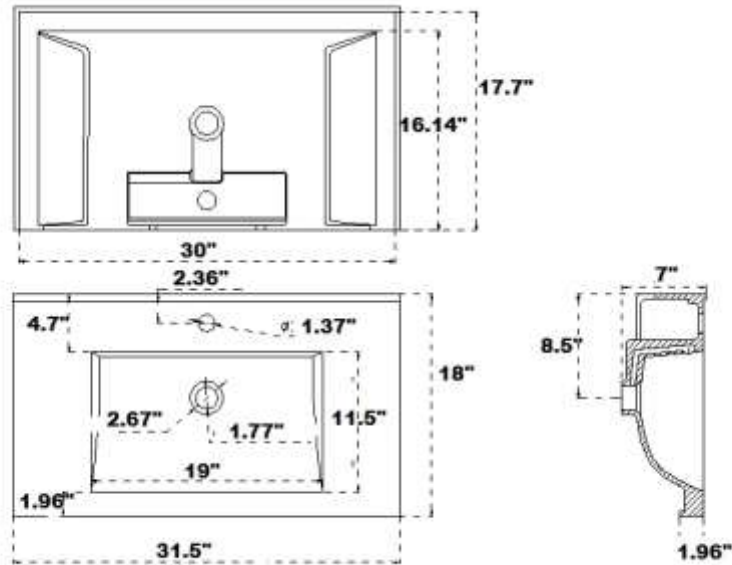

LAVATORY
LV1110CE5

Description

- Ceramic Sink
- Rear overflow
- Outside dimension 31 ½" x 18"
- Inside dimension 19" x 11 ½"

Codes/Standards Applicable

Specified model meets or exceeds the following:

- ASME A112.19.2

Colors/Finishes

- White

LAVATORY
LV1110CE5

Product Diagram