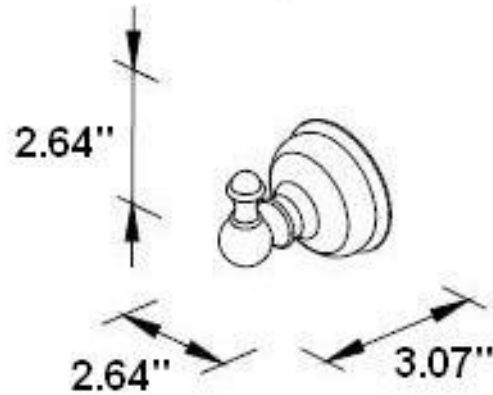

**ROBE HOOK**  
RH1038BR13PC

**Description**

- Brass Material

**Colors/Finishes**

- Polished Chrome
- Brushed Chrome
- Polished Nickel
- Satin Nickel

**ROBE HOOK**  
RH1038BR13PC

**Product Diagram**