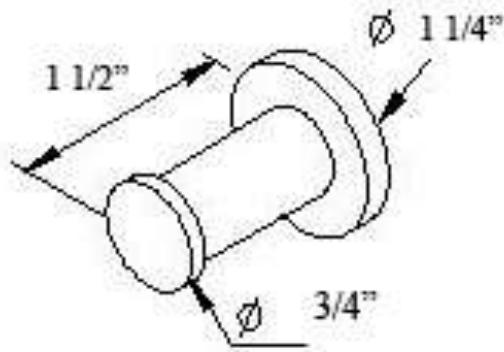

ROBE HOOK
RH1056BR13PC

Description

- All brass material

Colors/Finishes

- Polished Chrome
- Brushed Chrome
- Polished Nickel
- Satin Nickel

ROBE HOOK
RH1056BR13PC

Product Diagram