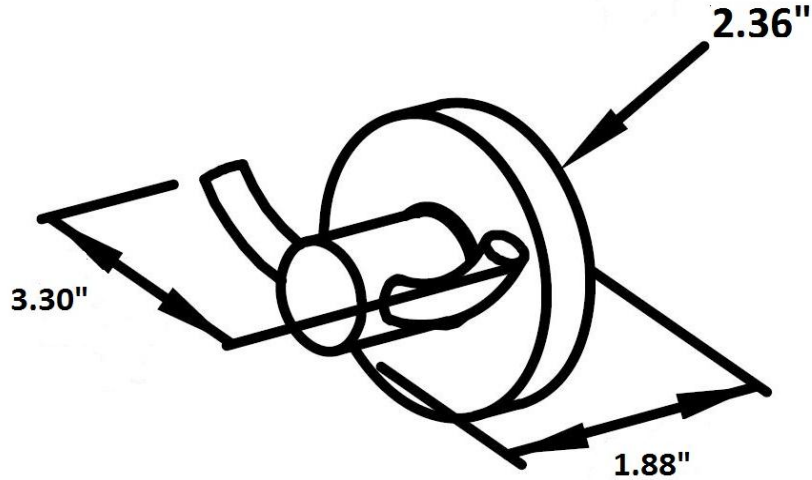

ROBE HOOK
RH1057BR13PC

Description

- All brass material

Colors/Finishes

- Polished Chrome
- Brushed Chrome
- Polished Nickel
- Satin Nickel

ROBE HOOK
RH1057BR13PC

Product Diagram