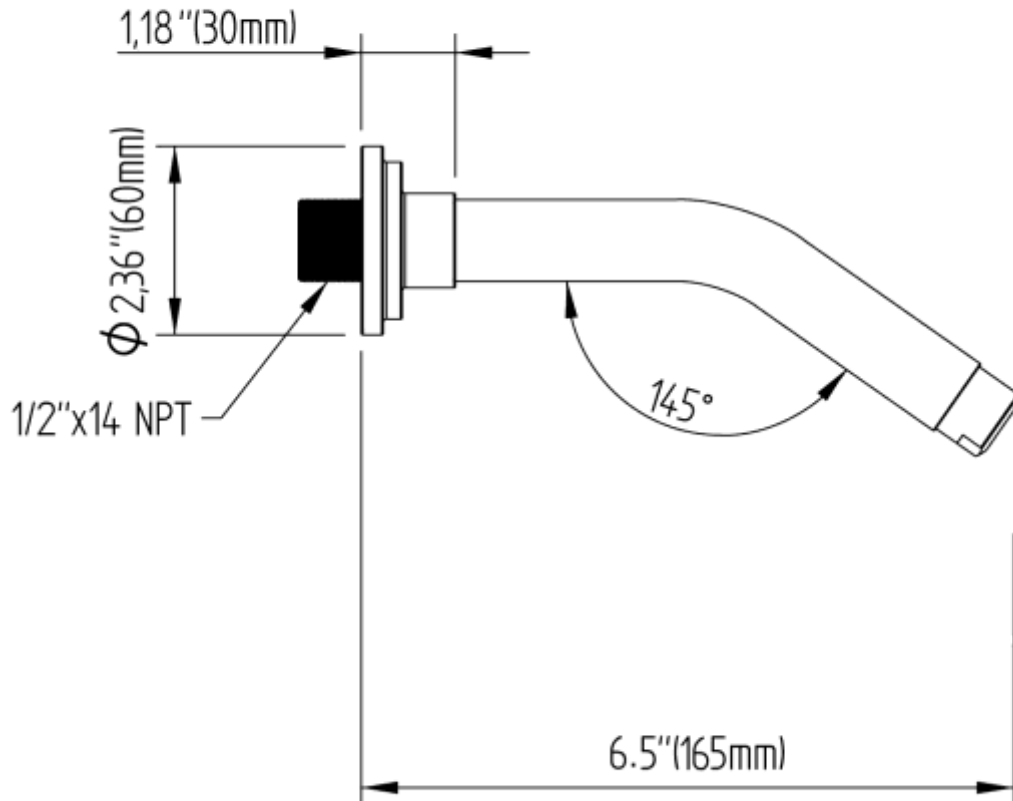

SHOWER ARM
SA1003BR13PC

Product Diagram