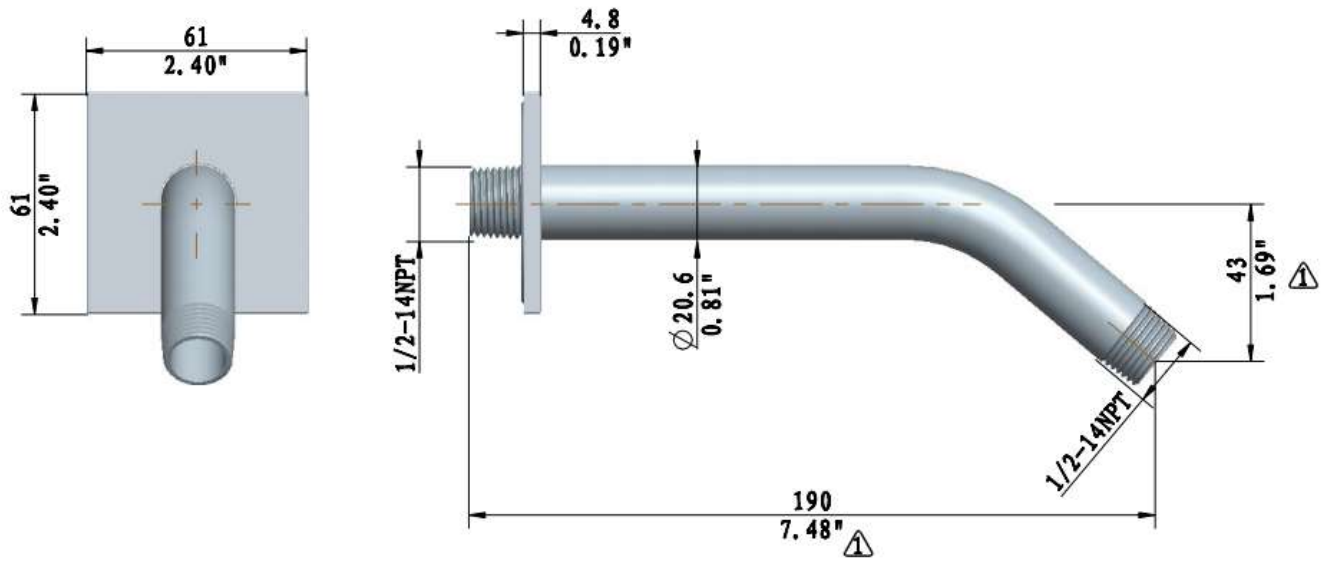

**SHOWER ARM**  
SA1018BR13PC

**Description**

- All Brass
- ½" NPT
- Escutcheon included

**Codes/Standards Applicable**

Specified model meets or exceeds the following:

- N/A

**Colors/Finishes**

- Polished Chrome
- Brushed Chrome
- Polished Nickel
- Satin Nickel

**SHOWER ARM**  
SA1018BR13PC

**Product Diagram**