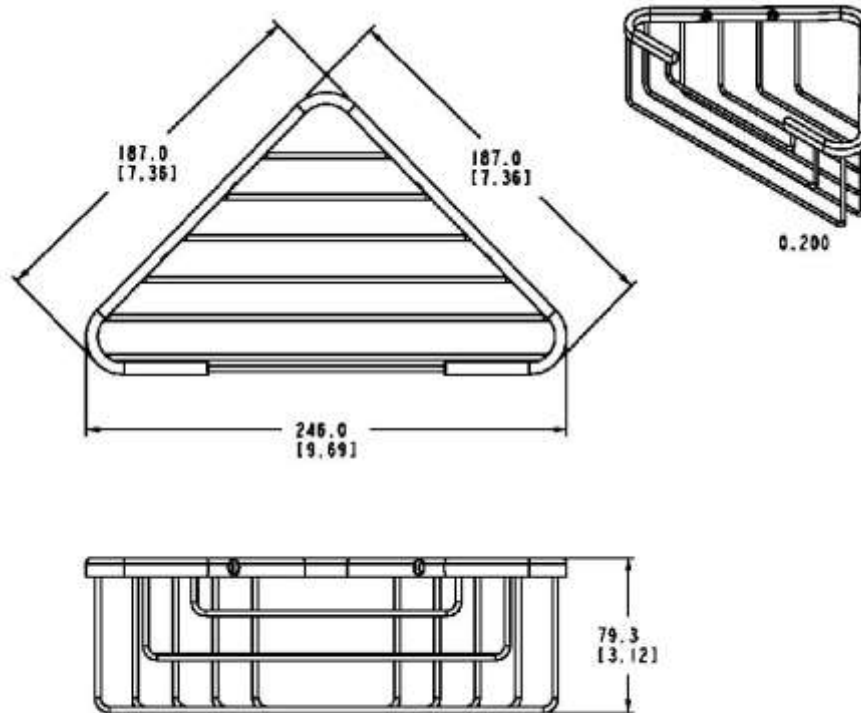

SHOWER BASKET

SB1009BR13PC

Description

- Brass shower basket

Colors/Finishes

- Polished Chrome
- Brushed Chrome
- Polished Nickel
- Satin Nickel

SHOWER BASKET
SB1009BR13PC

Product Diagram