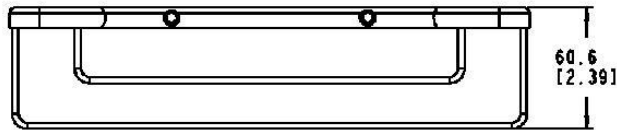

SHOWER BASKET
SB1010BR13PC

Product Diagram