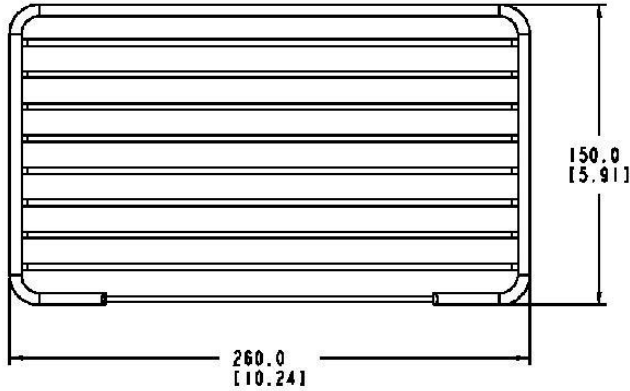

SHOWER BASKET
SB1010BR13PC

Product Diagram