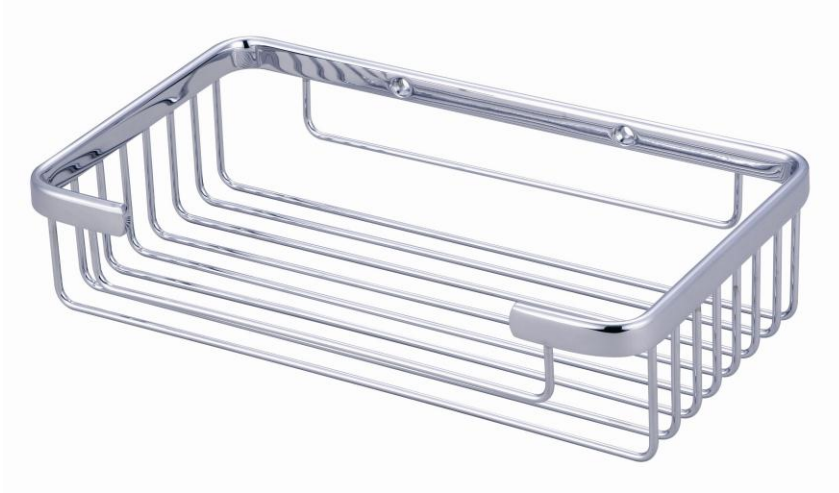

## SHOWER BASKET

SB1010BR13PC

### Description

- Brass shower basket

### Colors/Finishes

- Polished Chrome
- Brushed Chrome
- Polished Nickel
- Satin Nickel

**SHOWER BASKET**  
SB1010BR13PC

**Product Diagram**