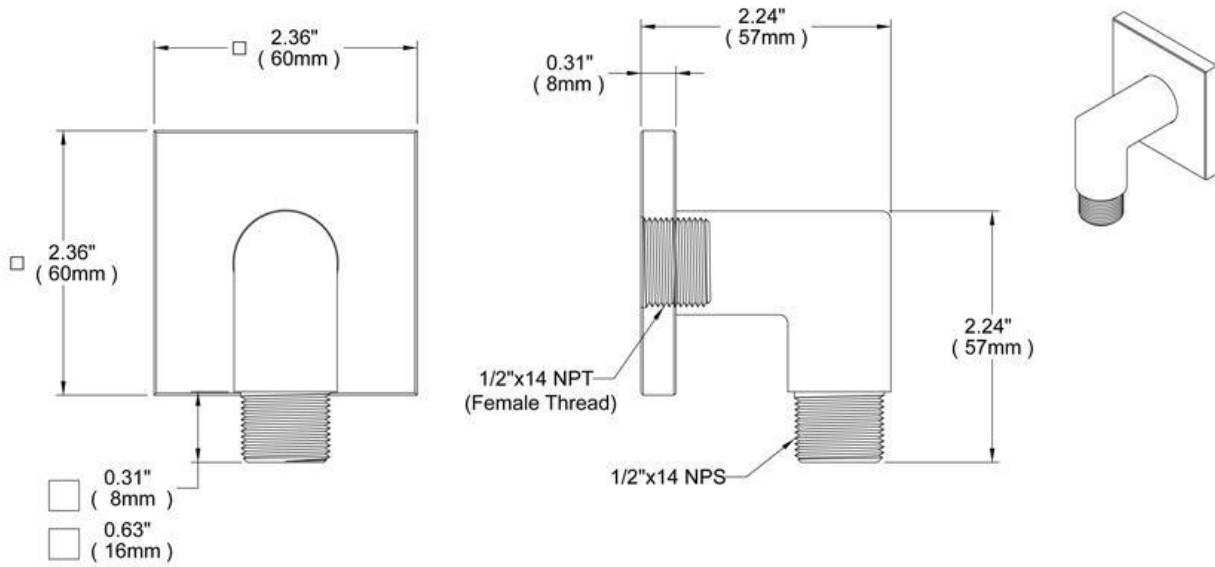

SHOWER ELBOW

SE1001BR13PC

Description

- Brass Material

Codes/Standards Applicable

Specified model meets or exceeds the following:
N/A

Colors/Finishes

- Polished Chrome
- Brushed Chrome
- Polished Nickel
- Satin Nickel

SHOWER ELBOW
SE1001BR13PC

Product Diagram