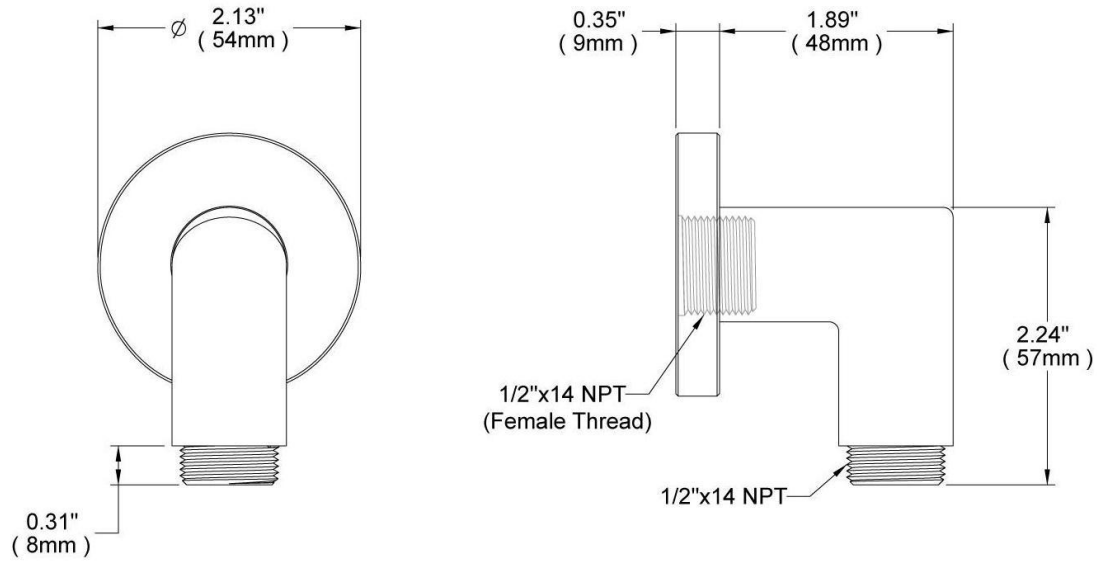

SHOWER ELBOW
SE1003BR13PC

Description

- Brass Material

Codes/Standards Applicable

Specified model meets or exceeds the following:
N/A

Colors/Finishes

- Polished Chrome
- Brushed Chrome
- Polished Nickel
- Satin Nickel

SHOWER ELBOW
SE1003BR13PC

Product Diagram