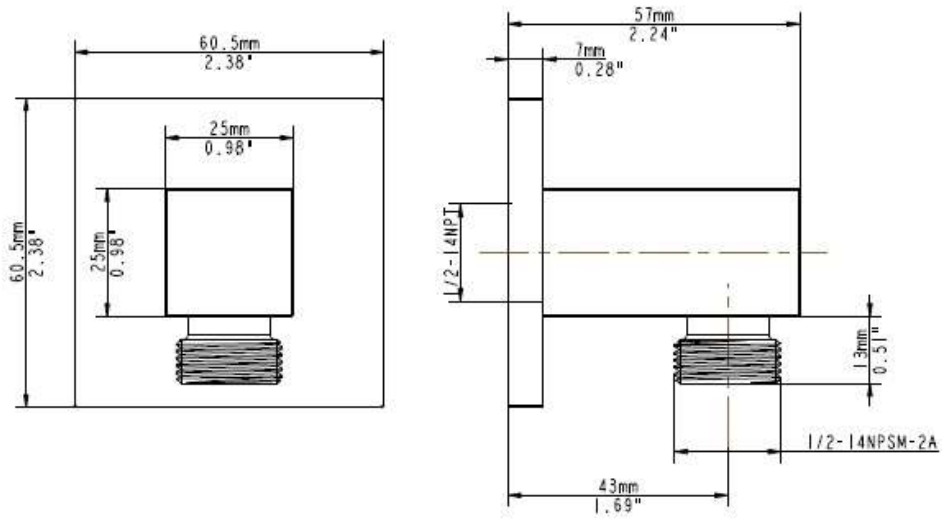

**SHOWER ELBOW**  
SE1008BR13PC

**Description**

- Brass Material

**Codes/Standards Applicable**

Specified model meets or exceeds the following:  
N/A

**Colors/Finishes**

- Polished Nickel
- Polished Chrome
- Brushed Chrome
- Satin Nickel

**SHOWER ELBOW**  
SE1008BR13PC

**Product Diagram**