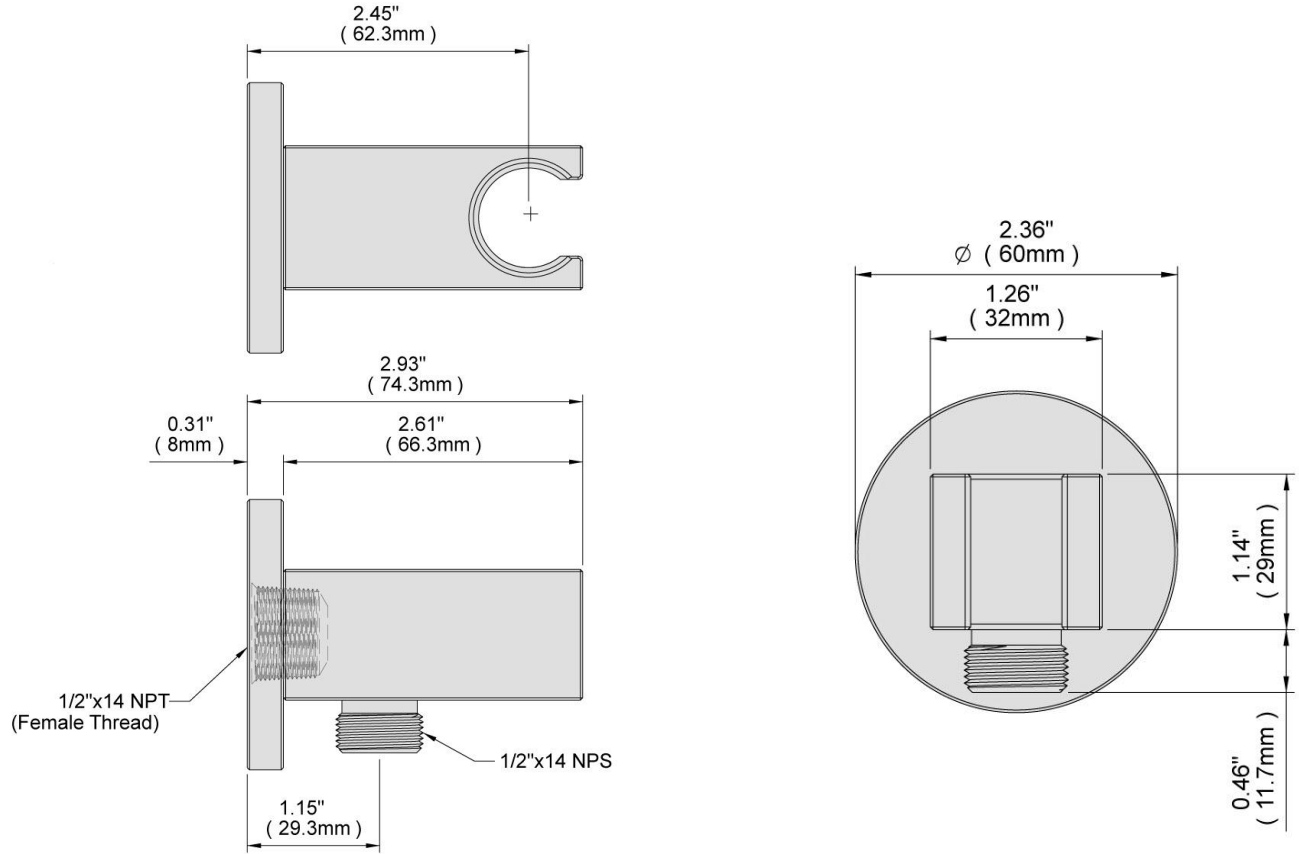

SHOWER HOLDER

SHH1006BR13PC

Description

- All Brass Material

Codes/Standards Applicable

Specified model meets or exceeds the following:

N/A

Colors/Finishes

- Polished Chrome
- Brushed Chrome
- Polished Nickel
- Satin Nickel

SHOWER HOLDER
SHH1006BR13PC

Product Diagram