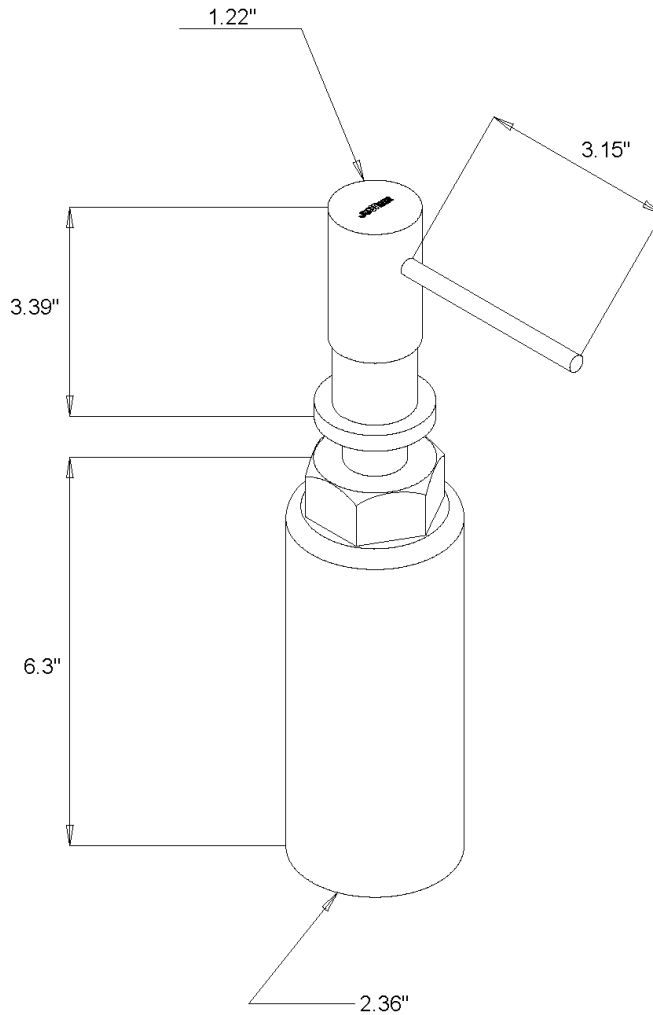

**SOAP DISPENSER**  
SPD1001SS

**Description**

- Stainless Steel Top
- Plastic Bottle
- Soft Touch Pump Dispenser

**Colors/Finishes**

- Polished Chrome
- Brushed Chrome
- Polished Nickel
- Satin Nickel

**SOAP DISPENSER**  
SPD1001SS

**Product Diagram**