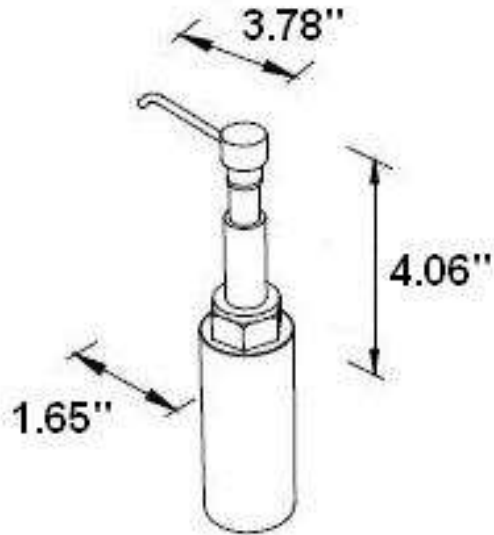

SOAP DISPENSER
SPD1004BR

Description

- Brass Top
- Plastic Bottle
- Soft Touch Pump Dispenser

Colors/Finishes

- Polished Chrome
- Brushed Chrome
- Polished Nickel
- Satin Nickel

SOAP DISPENSER
SPD1004BR

Product Diagram