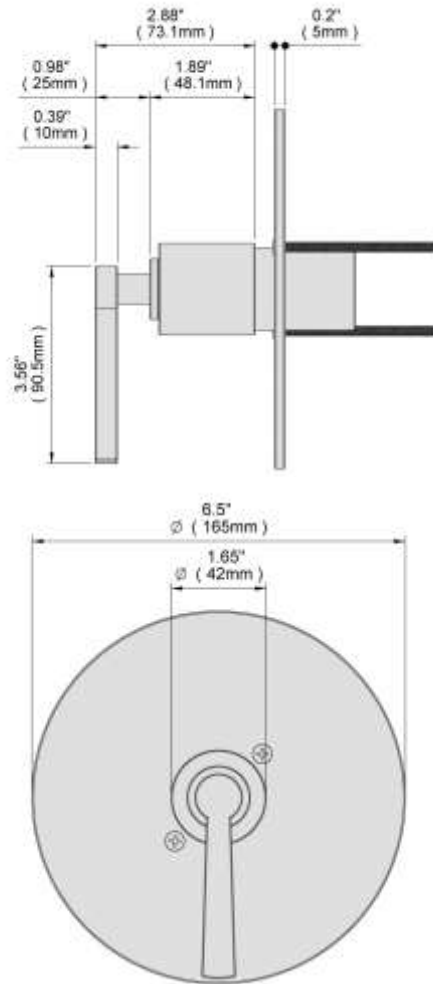

**TUB & SHOWER TRIM**  
STWOD1098BR8PC

**Description**

- Solid Brass Material
- Trim Designed to mate with Moen Shower Valve

**Codes/Standards Applicable**

Specified model meets or exceeds the following:

- ASME/ANSI A112.18.1M
- ADA Compliant

**Colors/Finishes**

- Polished Chrome
- Brushed Chrome
- Polished Nickel
- Satin Nickel

**TUB & SHOWER TRIM**  
STWOD1098BR8PC

**Product Diagram**