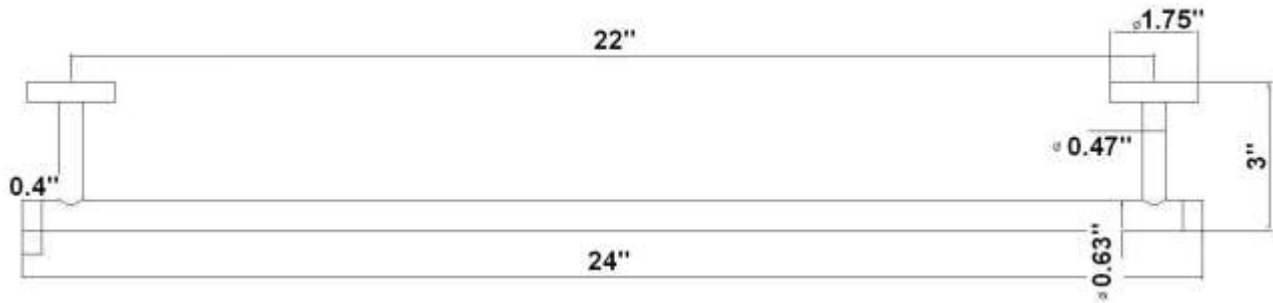

**TOWEL BAR**

TB1013BR13PC

**Description**

- Brass Material
- Available as 12", 18" and 24"

**Colors/Finishes**

- Polished Chrome
- Brushed Chrome
- Polished Nickel
- Satin Nickel

**TOWEL BAR**  
TB1013BR13PC

**Product Diagram**