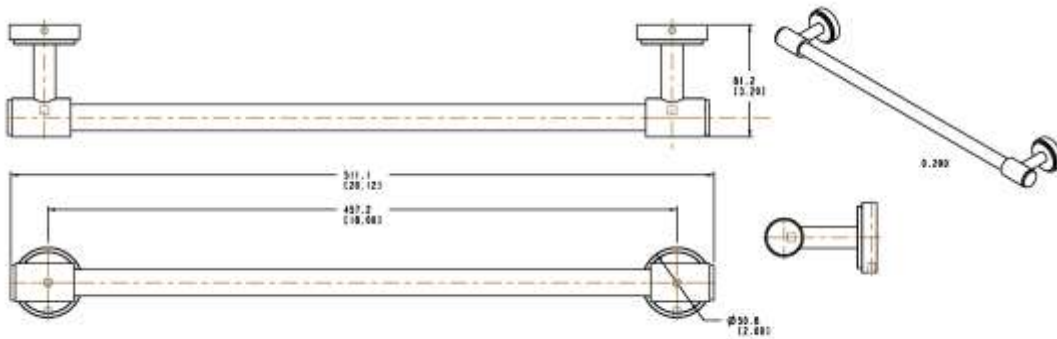

## TOWEL BAR

TB1035BR13PC

### Description

- Brass Material
- Available as 12", 18" and 24"

### Colors/Finishes

- Polished Chrome
- Brushed Chrome
- Polished Nickel
- Satin Nickel

**TOWEL BAR**  
TB1035BR13PC

**Product Diagram**