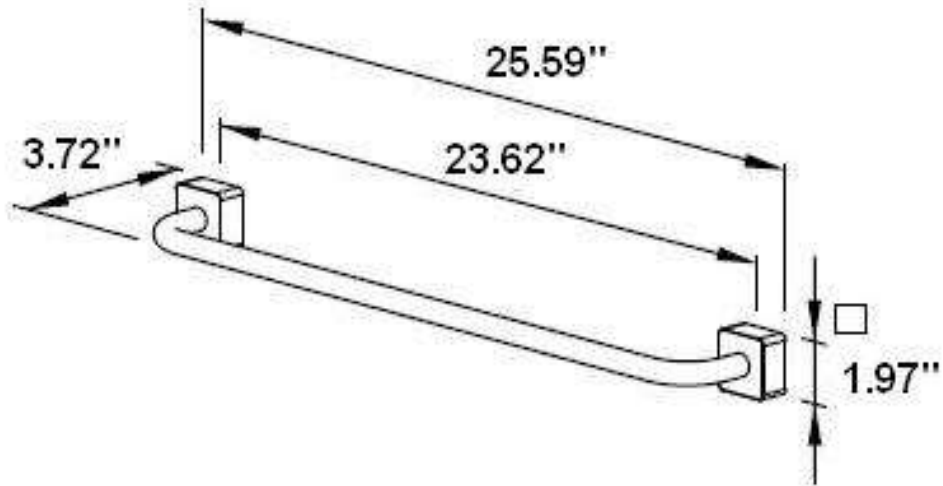

TOWEL BAR

TB1050BR13PC

Description

- Brass Material
- Available as 12", 18" and 24"

Colors/Finishes

- Polished Chrome
- Brushed Chrome
- Polished Nickel
- Satin Nickel

TOWEL BAR
TB1050BR13PC

Product Diagram