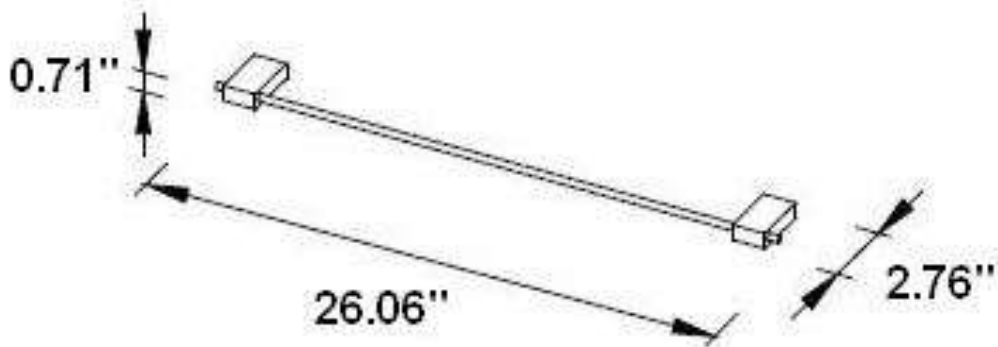

TOWEL BAR

TB1052BR13PC

Description

- Brass Material
- Available as 12", 18" and 24"

Colors/Finishes

- Polished Chrome
- Brushed Chrome
- Polished Nickel
- Satin Nickel

TOWEL BAR
TB1052BR13PC

Product Diagram