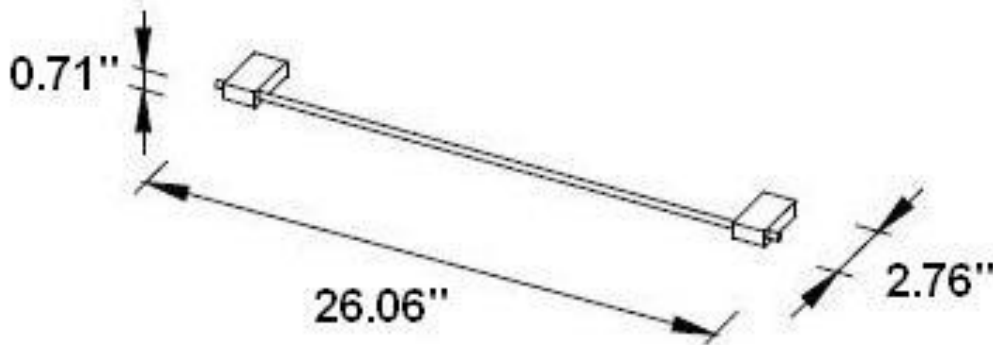

TOWEL BAR

TB1052BR13PC

Description

- Brass Material

Colors/Finishes

- Polished Chrome
- Brushed Chrome
- Polished Nickel
- Satin Nickel

TOWEL BAR
TB1052BR13PC

Product Diagram