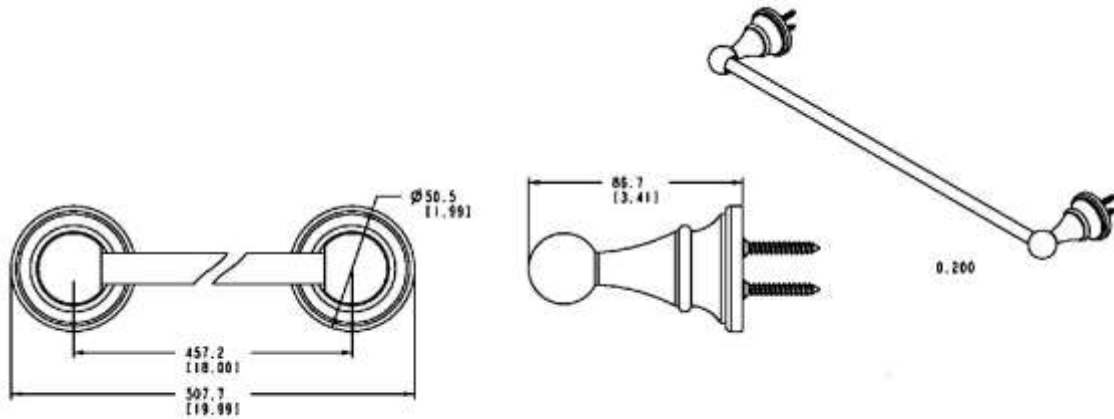

TOWEL BAR

TB1058BR13PC

Description

- Brass Material
- Available as 12", 18" and 24"

Colors/Finishes

- Polished Chrome
- Brushed Chrome
- Polished Nickel
- Satin Nickel

TOWEL BAR
TB1058BR13PC

Product Diagram