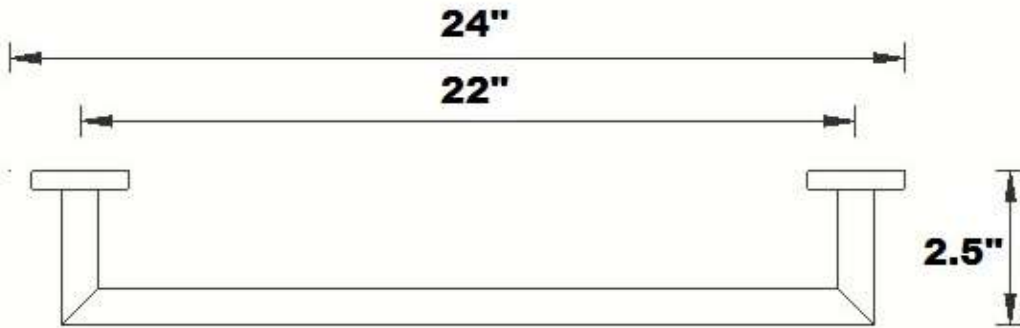

TOWEL BAR

TB1069BR13PC

Description

- Brass Material
- Available as 12", 18" and 24"

Colors/Finishes

- Polished Chrome
- Brushed Chrome
- Polished Nickel
- Satin Nickel

TOWEL BAR
TB1069BR13PC

Product Diagram