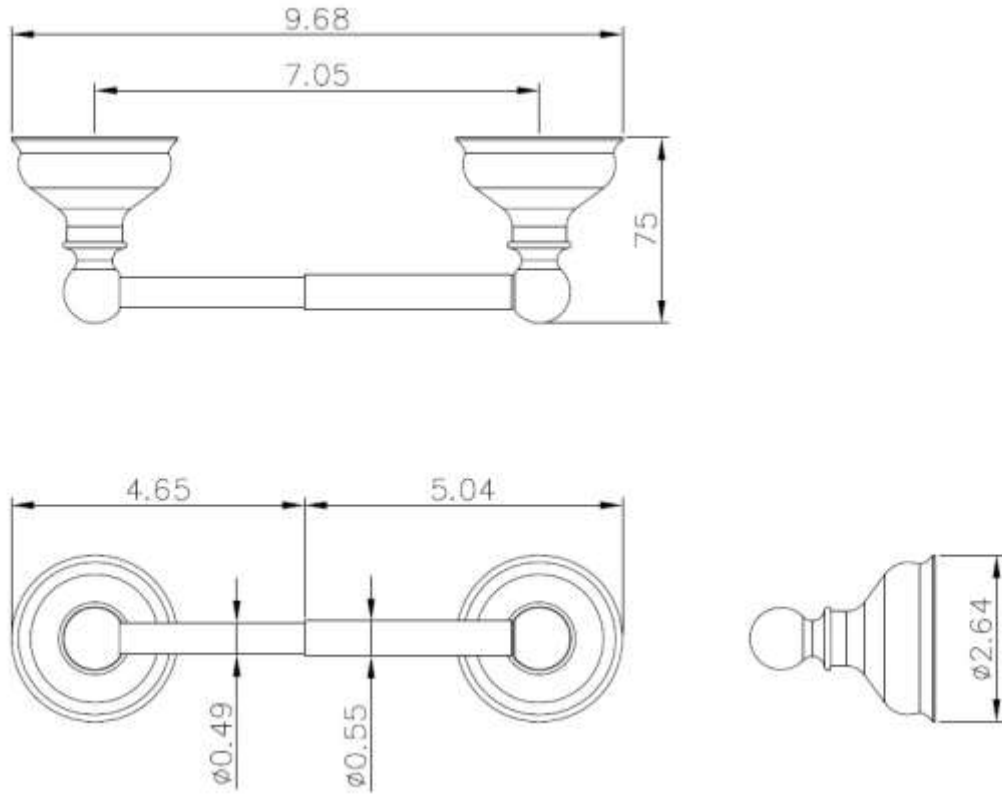

TOILET PAPER HOLDER
TPH1040BR13PC

Product Diagram