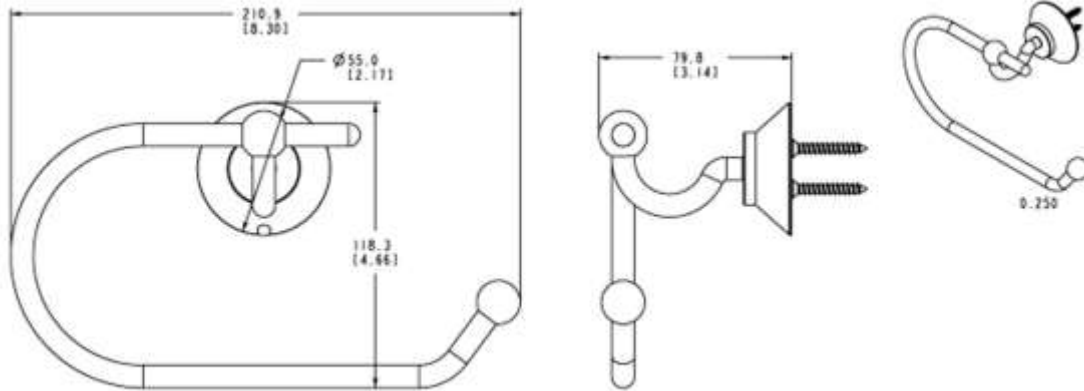

TOILET PAPER HOLDER
TPH1061BR13PC

Product Diagram