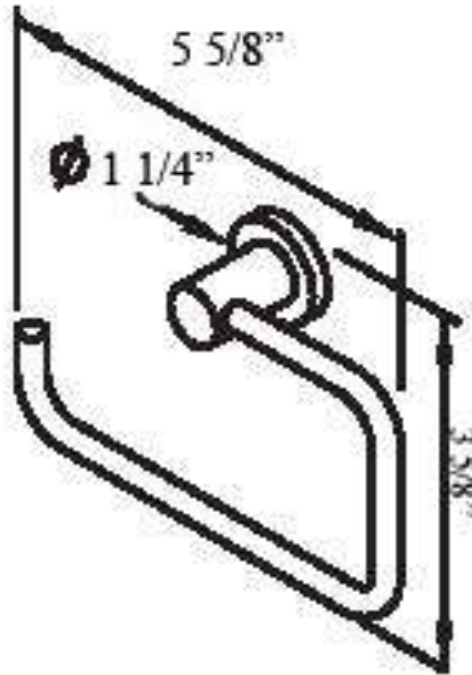

TOILET PAPER HOLDER

TPH1071BR13PC

Description

- Brass Material

Colors/Finishes

- Polished Chrome
- Brushed Chrome
- Polished Nickel
- Satin Nickel

TOILET PAPER HOLDER
TPH1071BR13PC

Product Diagram