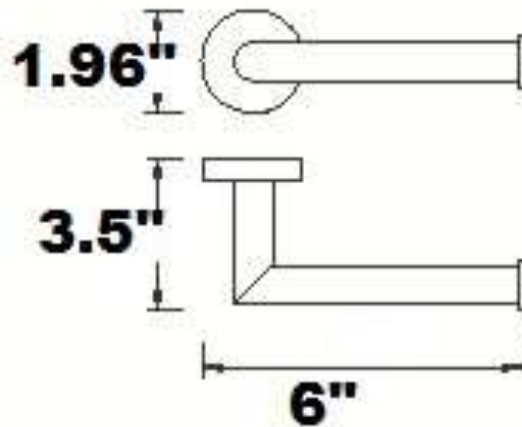

TOILET PAPER HOLDER

TPH1076BR13PC

Description

- Brass Material

Colors/Finishes

- Polished Chrome
- Brushed Chrome
- Polished Nickel
- Satin Nickel

TOILET PAPER HOLDER

TPH1076BR13PC

Product Diagram