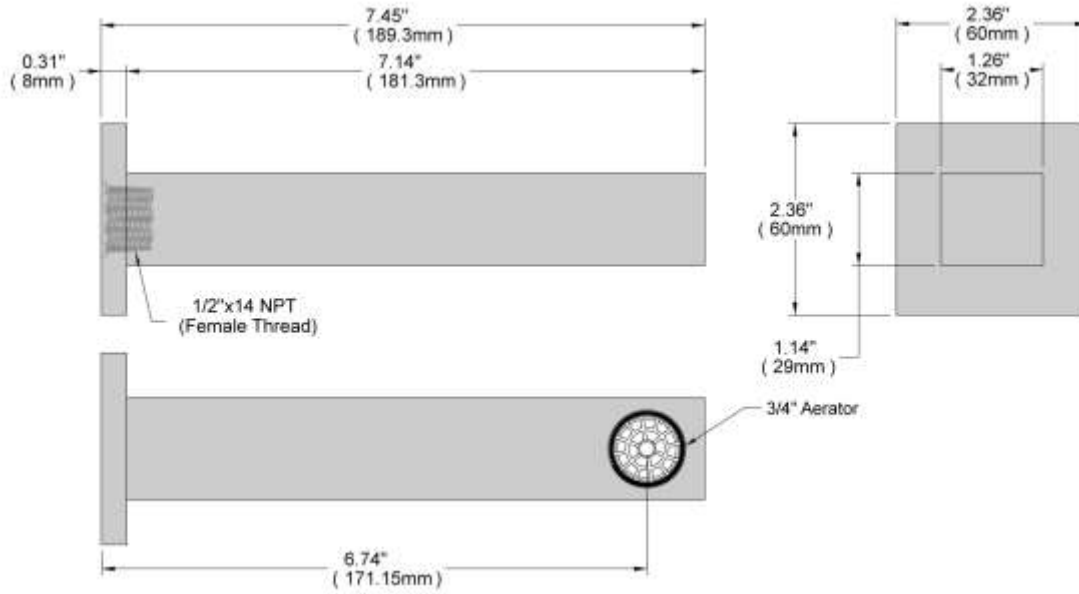

**TUB SPOUT**  
TS1020BR13PC

**Description**

- Brass Material

**Codes/Standards Applicable**

Specified model meets or exceeds the following:

- ASME/ANSI A112.18.1M

**Colors/Finishes**

- Polished Chrome
- Brushed Chrome
- Polished Nickel
- Satin Nickel

**TUB SPOUT**  
TS1020BR13PC

**Product Diagram**