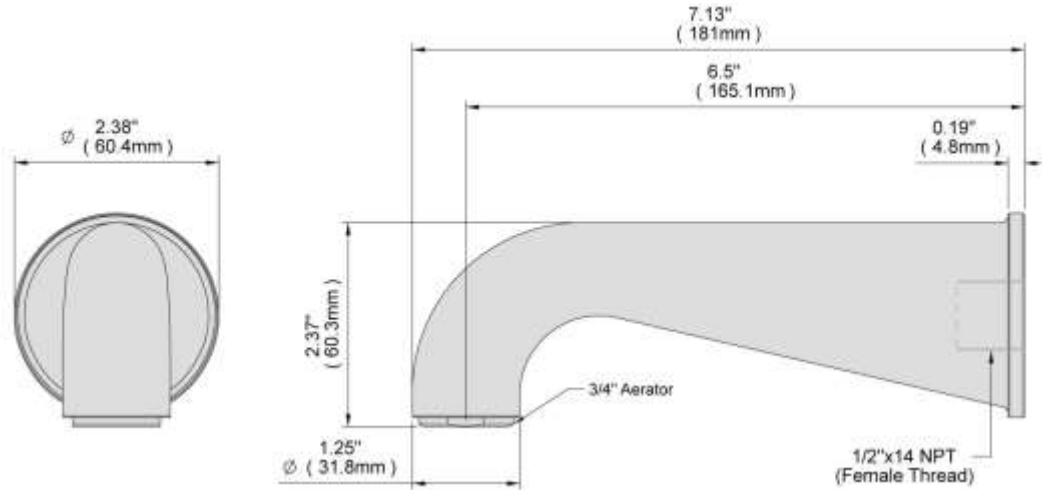

TUB SPOUT
TS1025BR13SN

Description

- Brass Material

Codes/Standards Applicable

Specified model meets or exceeds the following:

- ASME A112.18.1

Colors/Finishes

- Polished Chrome
- Brushed Chrome
- Polished Nickel
- Satin Nickel

TUB SPOUT
TS1025BR13SN

Product Diagram