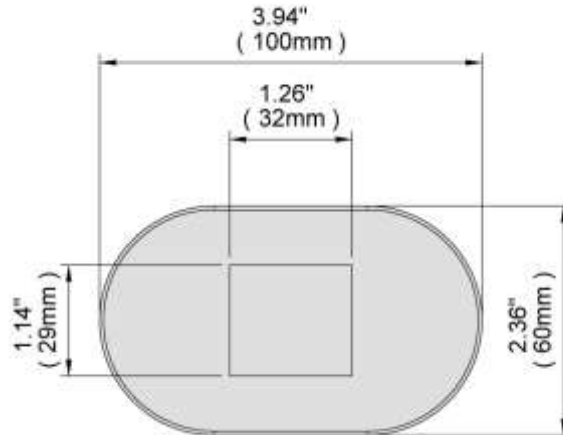

TUB SPOUT
TS1027BR13PC

Description

- Brass Material

Codes/Standards Applicable

Specified model meets or exceeds the following:

- ASME A112.18.1

Colors/Finishes

- Polished Chrome
- Brushed Chrome
- Polished Nickel
- Satin Nickel

TUB SPOUT
TS1027BR13PC

Product Diagram