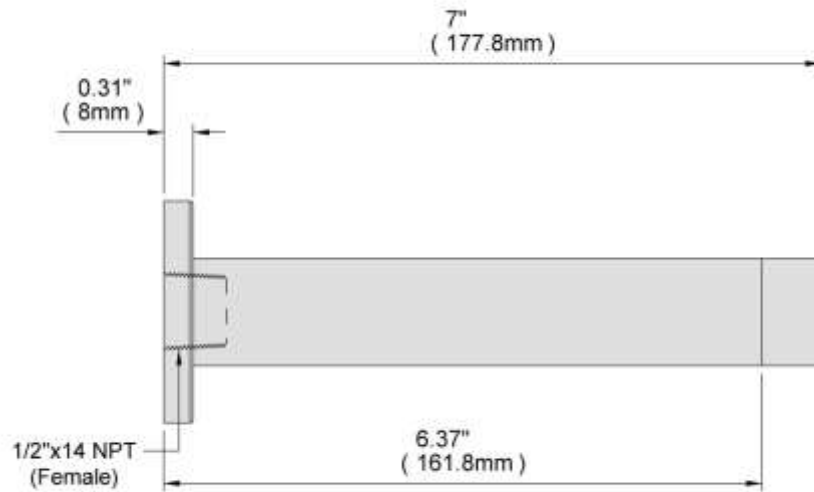

TUB SPOUT
TS1027BR13PC

Description

- Brass Material

Codes/Standards Applicable

Specified model meets or exceeds the following:

- ASME A112.18.1

Colors/Finishes

- Polished Chrome
- Brushed Chrome
- Polished Nickel
- Satin Nickel

TUB SPOUT
TS1027BR13PC

Product Diagram