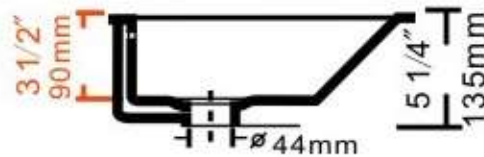

LAVATORY

LV1192CE12

Product Diagram