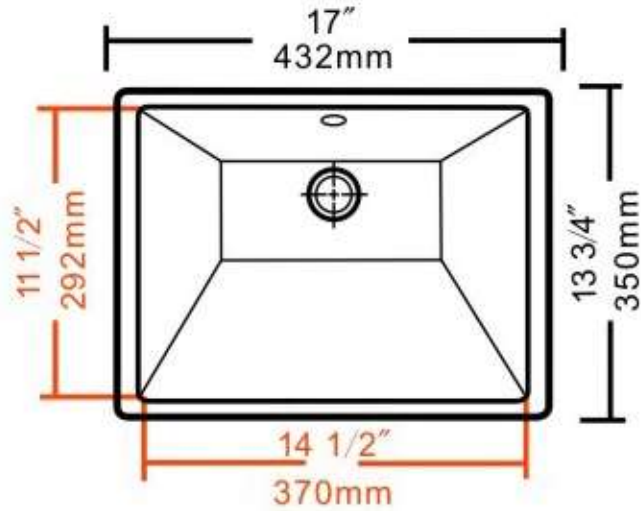

LAVATORY

LV1192CE12

Product Diagram