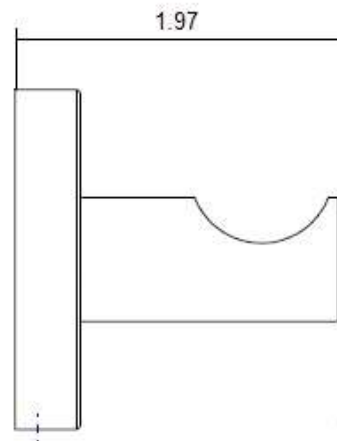

ROBE HOOK
RH1076BR13PC

Description

- All brass material
- Mounting Hardware included

Colors/Finishes

- Polished Chrome
- Brushed Chrome
- Polished Nickel
- Satin Nickel
- Brushed Nickel

ROBE HOOK
RH1076BR13PC

Product Diagram