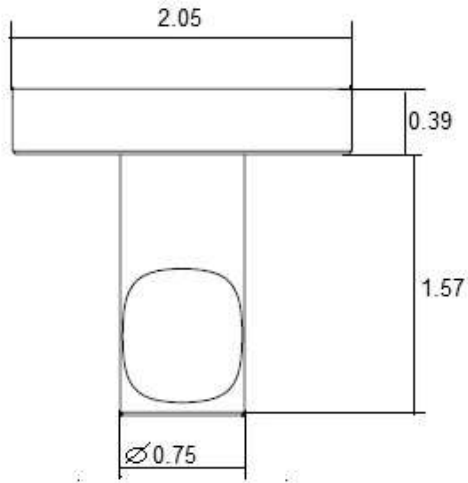

ROBE HOOK
RH1076BR13PC

Description

- All brass material
- Mounting Hardware included

Colors/Finishes

- Polished Chrome
- Brushed Chrome
- Polished Nickel
- Satin Nickel
- Brushed Nickel

ROBE HOOK
RH1076BR13PC

Product Diagram