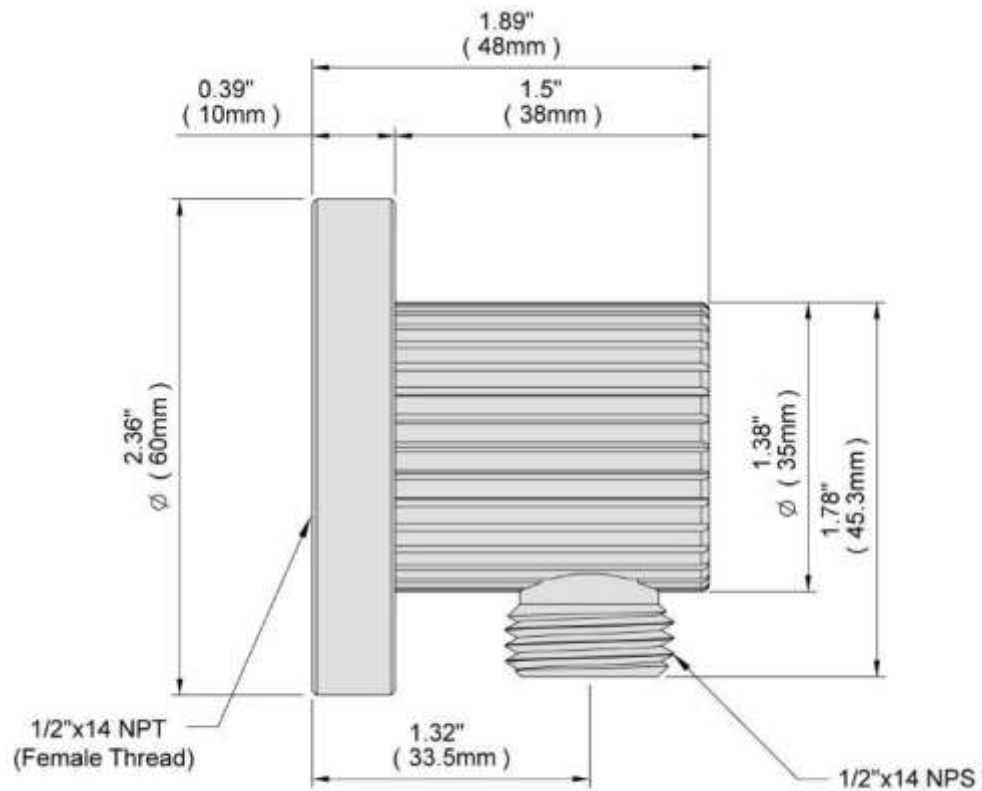

SHOWER ELBOW
SE1011BR13PC

Description

- Brass Material

Codes/Standards Applicable

Specified model meets or exceeds the following:
N/A

Colors/Finishes

- Polished Nickel
- Polished Chrome
- Brushed Chrome
- Satin Nickel

SHOWER ELBOW

SE1011BR13PC

Product Diagram