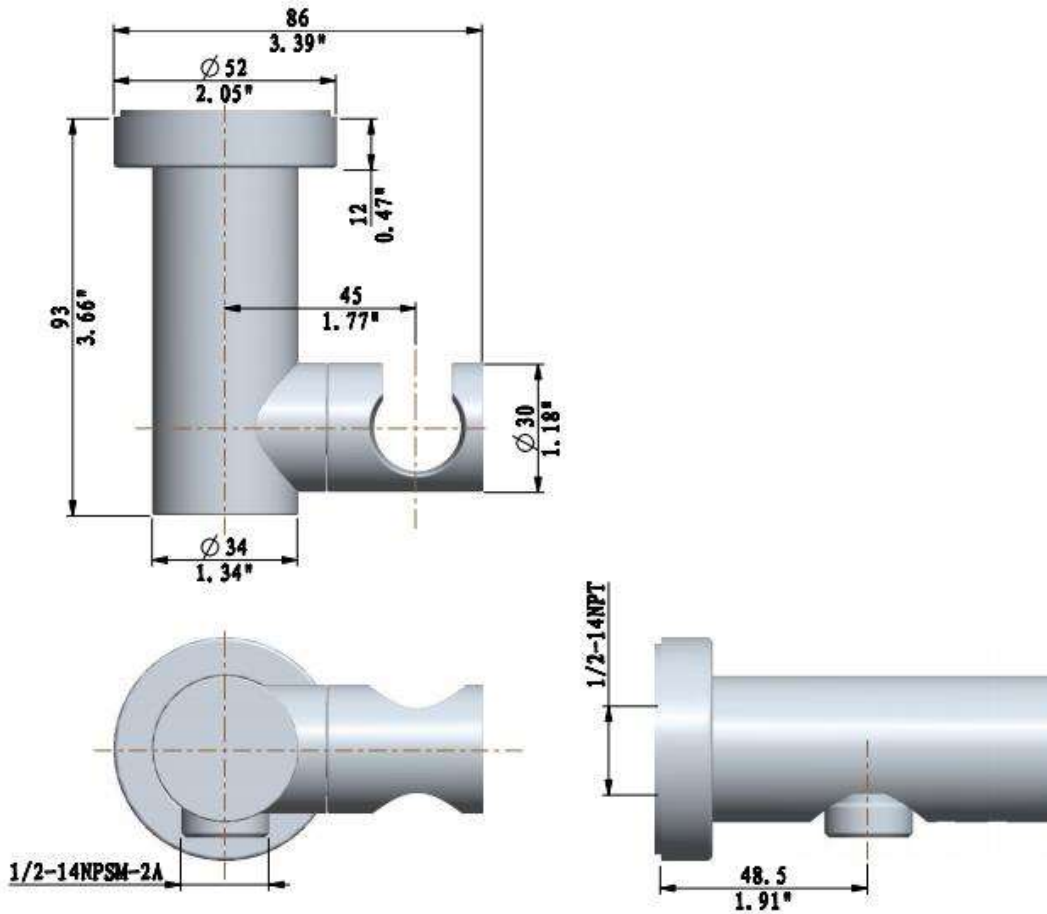

**Shower Holder**  
SHH1019BR13PC

**Description**

- All brass material

**Colors/Finishes**

- Polished Chrome
- Brushed Chrome
- Polished Nickel
- Satin Nickel
- Brushed Nickel

Shower Holder  
SHH1019BR13PC

Product Diagram