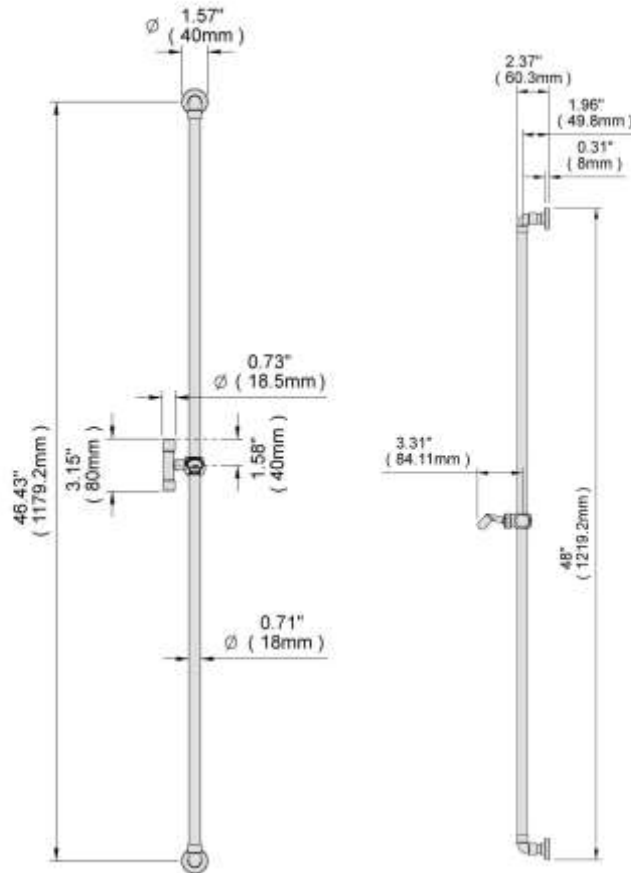

SHOWER SLIDE BAR

SSB1021BR13PC

Codes/Standards Applicable

Specified model meets or exceeds the following:
N/A

Description

- Brass Material
- Brass hand held holder

Colors/Finishes

- Polished Chrome
- Brushed Chrome
- Polished Nickel
- Satin Nickel

SHOWER SLIDE BAR SSB1021BR13PC

Product Diagram