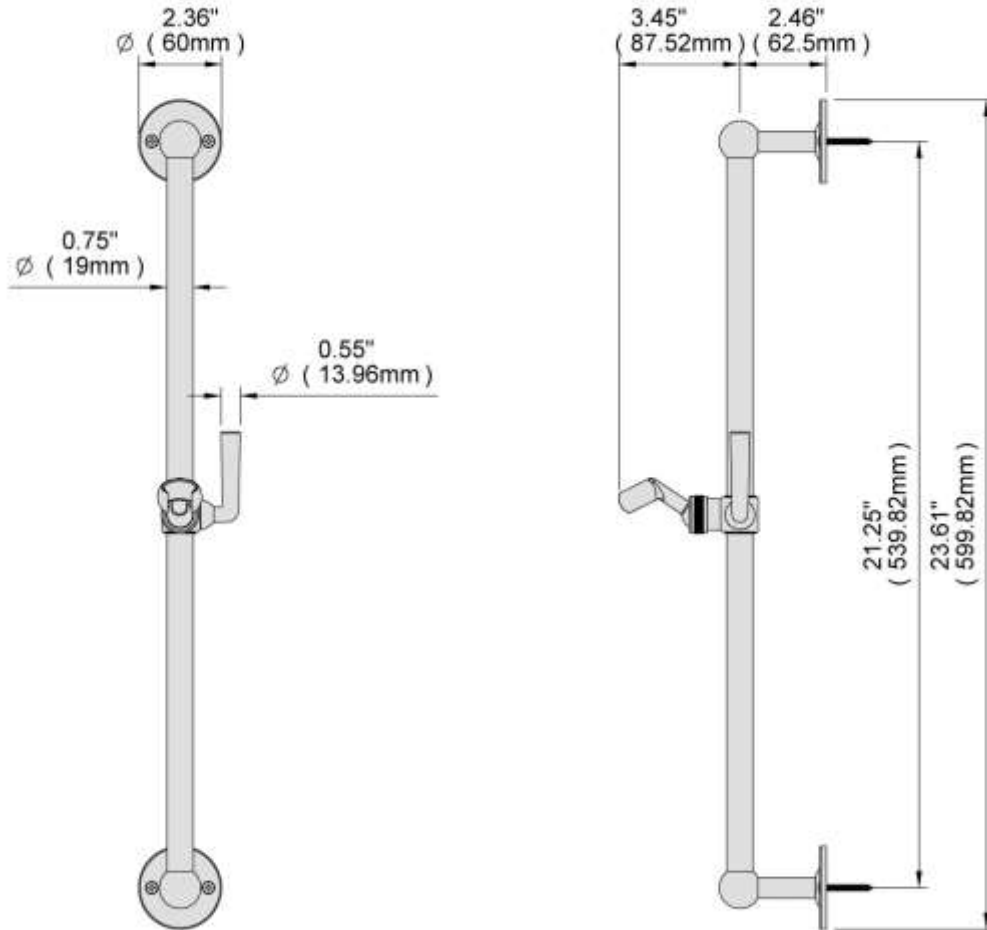

SHOWER SLIDE BAR

SSB1022BR13PC

Codes/Standards Applicable

Specified model meets or exceeds the following:
N/A

Description

- Brass Material
- Brass hand held holder

Colors/Finishes

- Polished Chrome
- Brushed Chrome
- Polished Nickel
- Satin Nickel

SHOWER SLIDE BAR
SSB1022BR13PC

Product Diagram